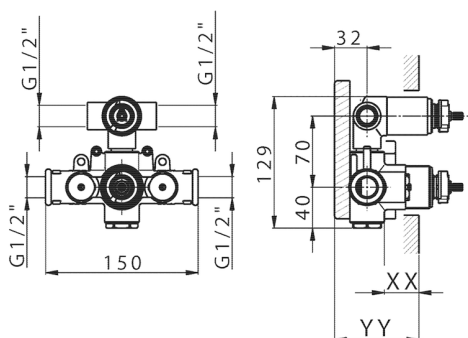

## 2-outlet Concealed thermostatic shower valve CONCEALED\_ZB018101

MODEL **ZB018101**

2-outlet Concealed thermostatic mixer, with 2-outlet diverter, without trim kit

AVAILABLE FINISHINGS

CHARACTERISTICS

Installation **Concealed**

Cartridge Spare Parts **24.04A.PP**

**8x20 Plus P Thermostatic Valve**

Concealed **1**

Piastra/Plate/Plaque/Platte/Placa

2-3mm: XX 25-40 YY 76-91

10 mm: XX 16-31 YY 65-80