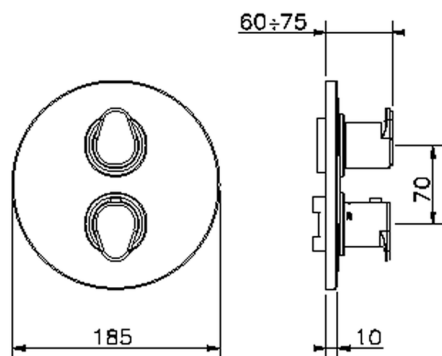

Exposed part for con.thermo.shower valve, 2-outlet THERMO_H3018100

MODEL **H3018100**

Exposed part for 2-outlet thermostatic mixer, with 2-outlet diverter, without concealed part, for item ZB018101

AVAILABLE FINISHINGS

2-outlet Concealed thermostatic shower valve CONCEALED_ZB018101

MODEL **ZB018101**

2-outlet Concealed thermostatic mixer, with 2-outlet diverter, without trim kit

AVAILABLE FINISHINGS

CHARACTERISTICS

Installation	Concealed
Cartridge Spare Parts	24.04A.PP
8x20 Plus P Thermostatic Valve	
Concealed	1

Piastra/Plate/Plaque/Platte/Placa

2-3mm: XX 25-40 YY 76-91

10 mm: XX 16-31 YY 65-80

DeviaStop

The Huber Devia Stop technology allows to adjust the water flow and to direct it to the selected output point (overhead soaker, hand shower, etc).