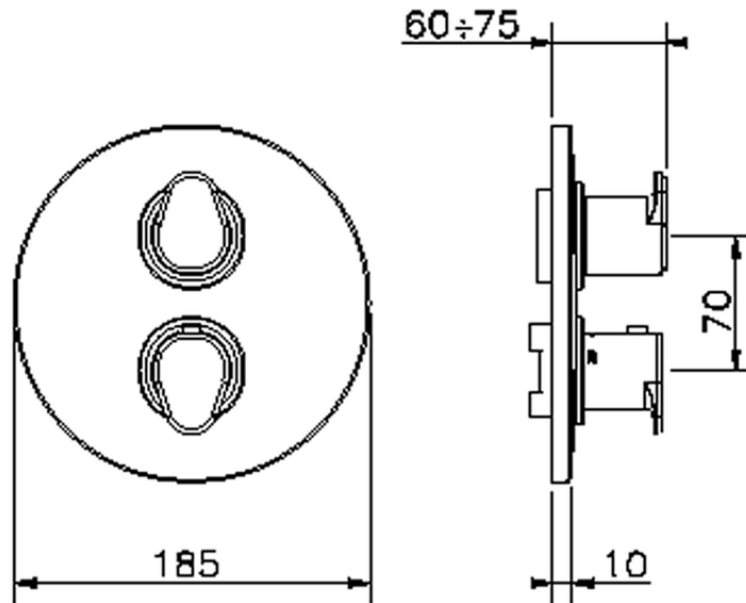

Exposed part for con.thermo.shower valve, 2-outlet THERMO_H3018100

H3018100

<https://en.huberitalia.com/exposed-part-for-con-thermo-shower-valve-2-outlet-thermo-h3018100>

Piastra/Plate/Plaque/Platte/Placa

2-3mm: XX 25-40 YY 76-91

10 mm: XX 16-31 YY 65-80

ZB018101

<https://en.huberitalia.com/2-outlet-concealed-thermostatic-shower-valve-concealed-zb018101>

2026-04-09