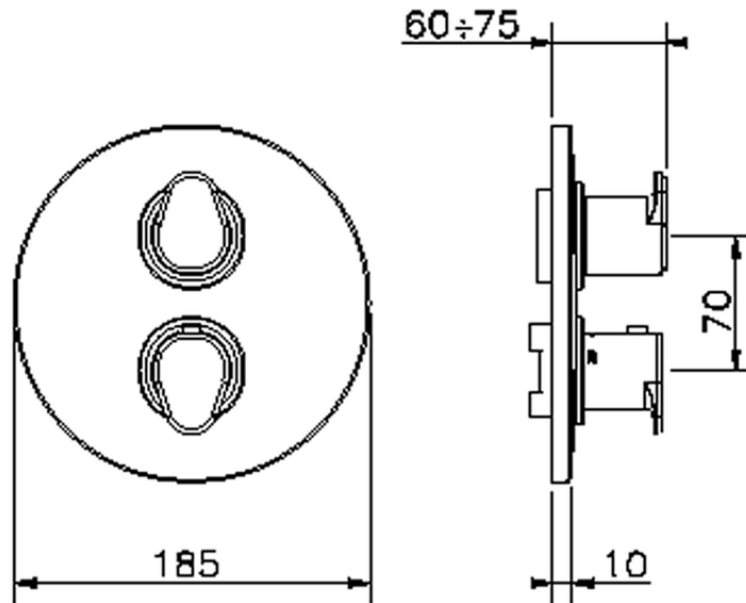

## Exposed part for con.thermo.shower valve, 2-outlet THERMO\_H3018100

H3018100

<https://en.huberitalia.com/exposed-part-for-con-thermo-shower-valve-2-outlet-thermo-h3018100>

## Piastra/Plate/Plaque/Platte/Placa

2-3mm: XX 25-40 YY 76-91

10 mm: XX 16-31 YY 65-80

ZB018101

<https://en.huberitalia.com/2-outlet-concealed-thermostatic-shower-valve-concealed-zb018101>

2026-06-10