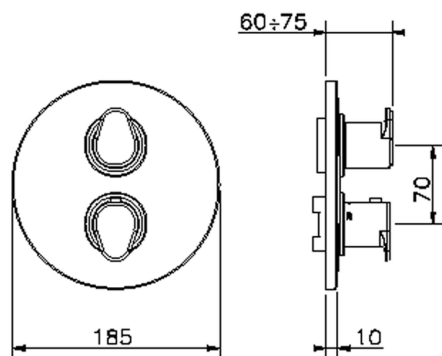

Exposed part for con.thermo.shower valve, 2-outlet THERMO_H3018100

MODEL **H3018100**

Exposed part for 2-outlet thermostatic mixer, with 2-outlet diverter, without concealed part, for item ZB018101

AVAILABLE FINISHINGS

- **21** 21 Chrome
- **2F** 2F Brushed Nickel
- **40** 40 Matt Black

CHARACTERISTICS

Installation **Concealed**
Required concealed parts **ZB018101**

Thermostatic

The Huber thermostatic is your personal water manager, helping you to handle, control and save water and energy.