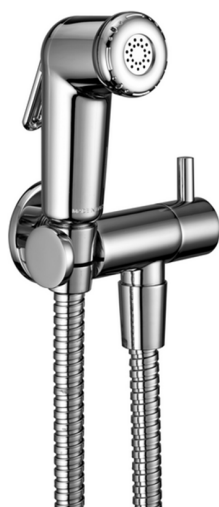

Bidet handshower set COMMUNITY_BC007900

MODEL **BC007900**

Bidet handshower set, wall mounted bracket with 1/2" stopvalve, Bidet handshower, Brass 120 cm flexible hose

AVAILABLE FINISHINGS

CHARACTERISTICS

Bidet handshower

2026-06-13