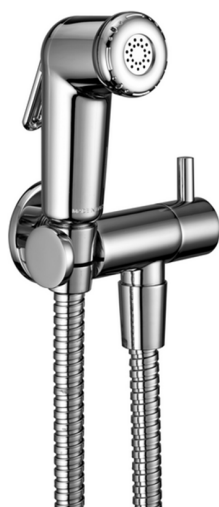

Bidet handshower set COMMUNITY_BC007900

MODEL **BC007900**

Bidet handshower set, wall mounted bracket with 1/2" stopvalve, Bidet handshower, Brass 120 cm flexible hose

AVAILABLE FINISHINGS

CHARACTERISTICS

Bidet handshower

2026-04-06