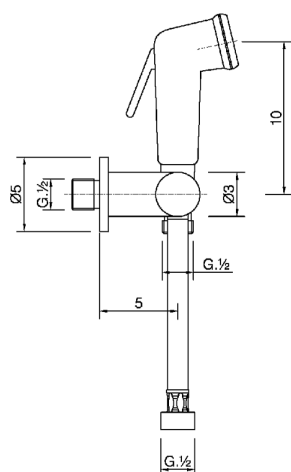

MODEL **BC007900**

Bidet handshower set, wall mounted bracket with 1/2" stopvalve, Bidet handshower, Brass 120 cm flexible hose

AVAILABLE FINISHINGS

CHARACTERISTICS

Bidet handshower