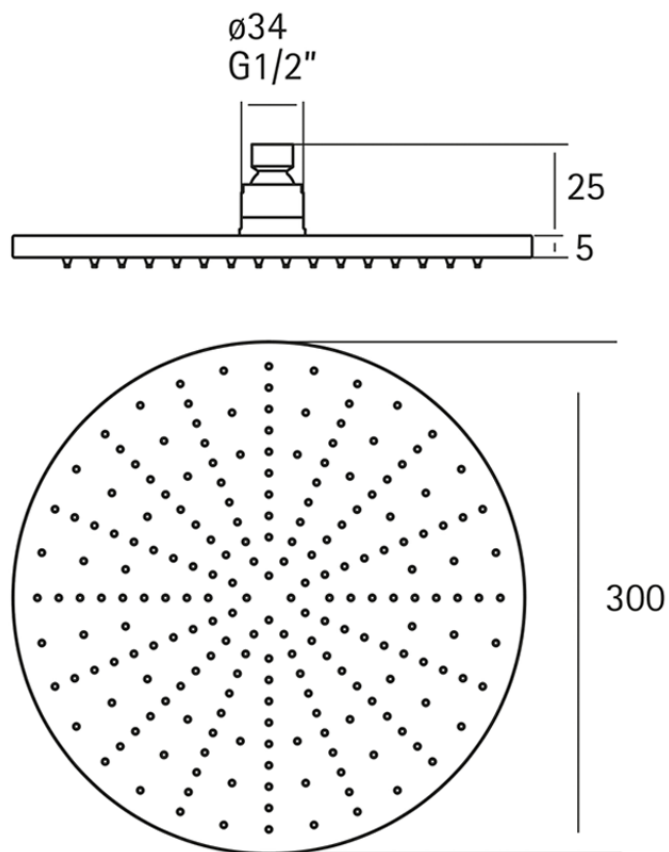

Lynox showerhead LYNOX_SS016420

SS016420

<https://en.huberitalia.com/lynnox-showerhead-lynnox-ss016420>

2024-11-15