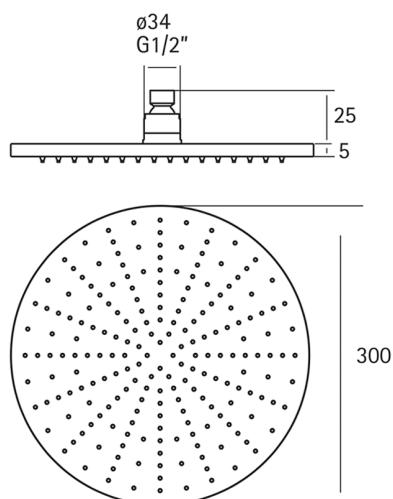

Lynox showerhead LYNOX_SS016420

MODEL **SS016420**

Showerhead, 300 mm Round 5 mm thick, stainless steel made, INOX AISI 316L

AVAILABLE FINISHINGS

D1 D1 Brushed Inox

CHARACTERISTICS

2024-11-15