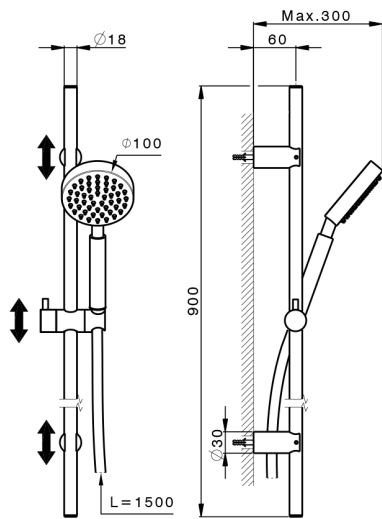

## Lynox showerset LYNOX\_SS010630

MODEL **SS010630**

Lynox showerset, 90 cm sliding rail bar with sliding bracket, extraLarge one spray handshower, 150 cm stainless steel flexible hose, Inox AISI 316L

AVAILABLE FINISHINGS

**D1** D1 Brushed Inox

CHARACTERISTICS

2026-06-26