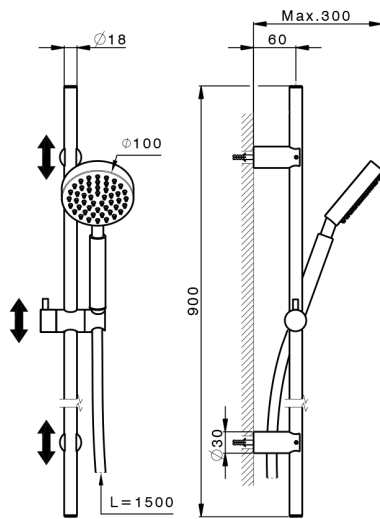

## Lynox showerset LYNOX\_SS010630

MODEL **SS010630**

Lynox showerset, 90 cm sliding rail bar with sliding bracket, extraLarge one spray handshower, 150 cm stainless steel flexible hose, Inox AISI 316L

AVAILABLE FINISHINGS

**D1** D1 Brushed Inox

CHARACTERISTICS

2026-05-31