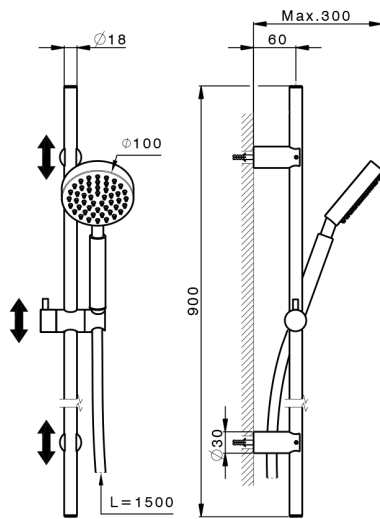

Lynox showerset LYNOX_SS010630

MODEL **SS010630**

Lynox showerset, 90 cm sliding rail bar with sliding bracket, extraLarge one spray handshower, 150 cm stainless steel flexible hose, Inox AISI 316L

AVAILABLE FINISHINGS

D1 D1 Brushed Inox

CHARACTERISTICS

2026-06-26