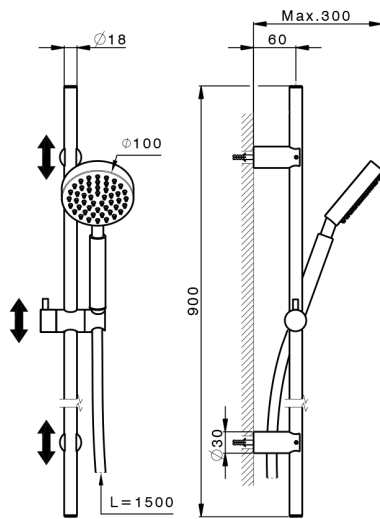

## Lynox showerset LYNOX\_SS010630

MODEL **SS010630**

Lynox showerset, 90 cm sliding rail bar with sliding bracket, extraLarge one spray handshower, 150 cm stainless steel flexible hose, Inox AISI 316L

AVAILABLE FINISHINGS

**D1** D1 Brushed Inox

CHARACTERISTICS

2026-04-06