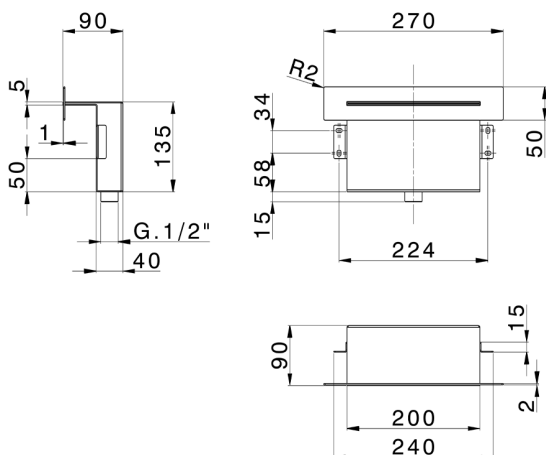

Concealed waterfall ZEN_ZS129070

MODEL **ZS129070**

Concealed waterfall, with square rosette, Stainless Steel AISI 304

AVAILABLE FINISHINGS

- **40** 40 Matt Black
- **4Q** 4Q Matt White
- **D1** D1 Brushed Inox
- **D2** D2 Polished Inox

CHARACTERISTICS

2024-12-22