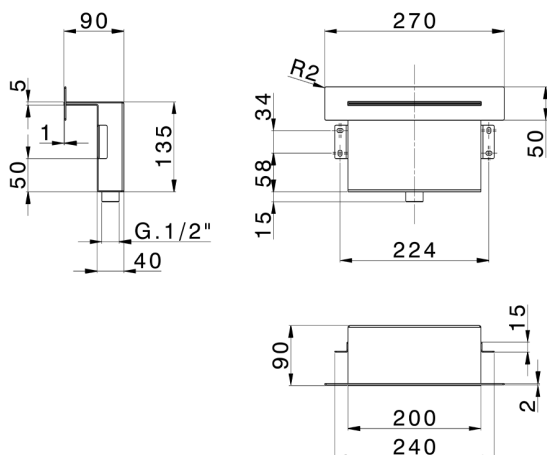

Concealed waterfall ZEN_ZS129070

MODEL **ZS129070**

Concealed waterfall, with square rosette, Stainless Steel AISI 304

AVAILABLE FINISHINGS

- **40** 40 Matt Black
- **4Q** 4Q Matt White
- **D1** D1 Brushed Inox
- **D2** D2 Polished Inox

CHARACTERISTICS

2024-12-22