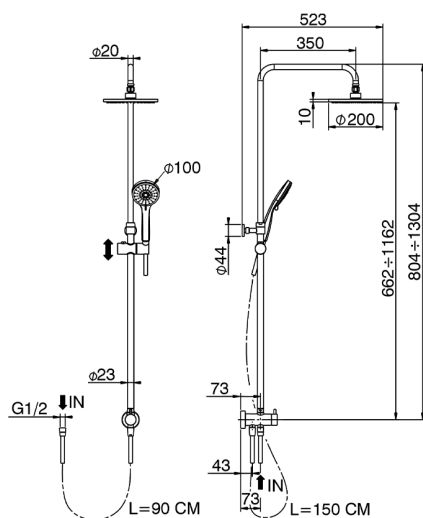

CombiShower with Diverter COLUMNS_SSQ82012

MODEL **SSQ82012**

CombiShower with Diverter, 2-outlet diverter with external wall elbow, adjustable Column, sliding handshower bracket, 100 mm ABS 3 sprays handshower, 200 mm ABS round showerhead 11,5 mm thick, double 90-150 cm stainless steel hoses

AVAILABLE FINISHINGS

CHARACTERISTICS

2024-11-23