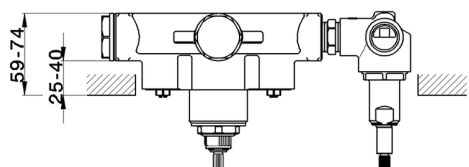

Concealed thermostatic shower mixer, 2-outlet CONCEALED_ZB019140

MODEL **ZB019140**

Concealed thermostatic shower mixer,
2-outlet, without trim kit

AVAILABLE FINISHINGS

04 04 Without finishing

CHARACTERISTICS

Installation **Concealed**

Cartridge Spare Parts **24.04A.PP**

8x20 Plus P Thermostatic Valve

Concealed **1**

Thermostatic

The Huber thermostatic is your personal water manager, helping you to handle, control and save water and energy.