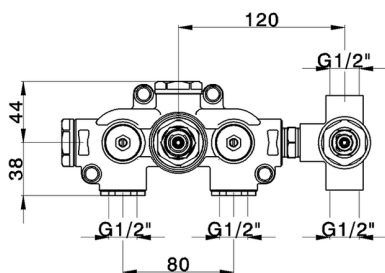

Concealed thermostatic shower mixer, 2-outlet CONCEALED_ZB019140

MODEL **ZB019140**

Concealed thermostatic shower mixer,
2-outlet, without trim kit

AVAILABLE FINISHINGS

04 04 Without finishing

CHARACTERISTICS

Installation **Concealed**

Cartridge Spare Parts **24.04A.PP**

8x20 Plus P Thermostatic Valve

Concealed **1**

Thermostatic

The Huber thermostatic is your personal water manager, helping you to handle, control and save water and energy.