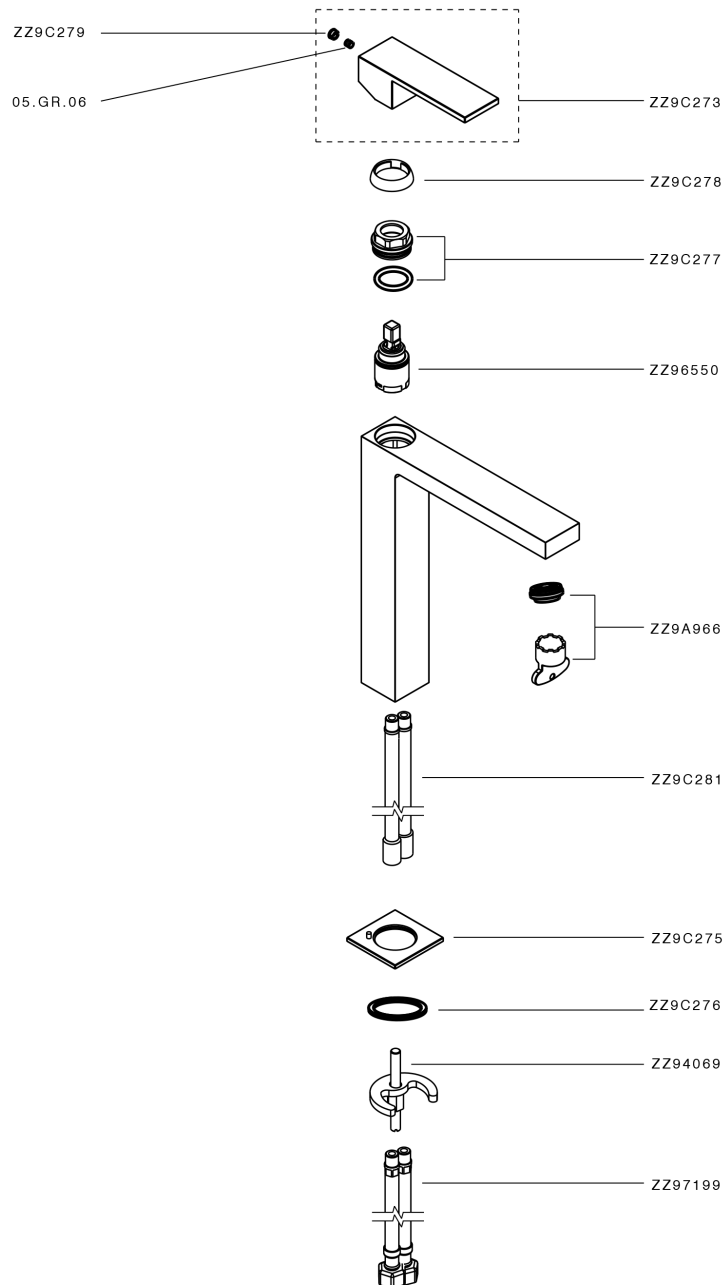

## Single lever tall washbasin mixer NUOVA EGO\_NE003544

NE003544

<https://en.huberitalia.com/single-lever-tall-washbasin-mixer-nuova-ego-ne003544>

2024-11-23