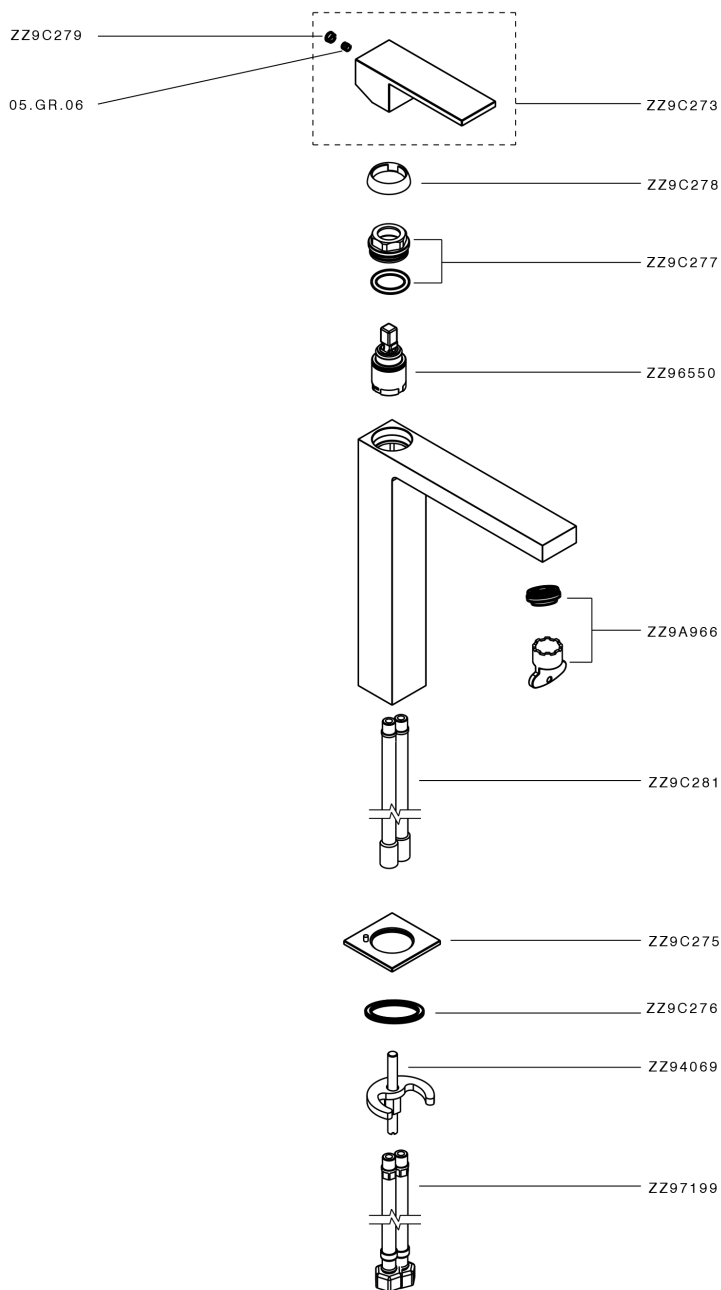

Single lever tall washbasin mixer NUOVA EGO_NE003544

MODEL **NE003544**

Single lever tall washbasin mixer, without automatic pop-up waste, G.3/8" stainless steel flexible hoses

AVAILABLE FINISHINGS

-  **21** 21 Chrome
-  **2F** 2F Brushed Nickel
-  **40** 40 Matt Black
-  **4Q** 4Q Matt White

CHARACTERISTICS

Cartridge Spare Parts **ZZ96550000**

25 mm Cartridge

Single lever tall washbasin mixer NUOVA EGO_NE003544

NE003544

<https://en.huberitalia.com/single-lever-tall-washbasin-mixer-nuova-ego-ne003544>