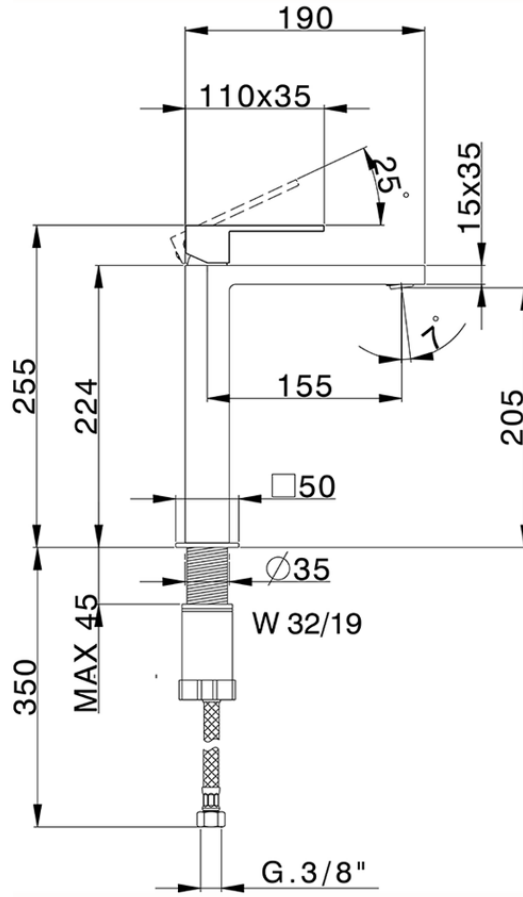

Single lever tall washbasin mixer NUOVA EGO\_NE003544

NE003544

<https://en.huberitalia.com/single-lever-tall-washbasin-mixer-nuova-ego-ne003544>

2024-11-21