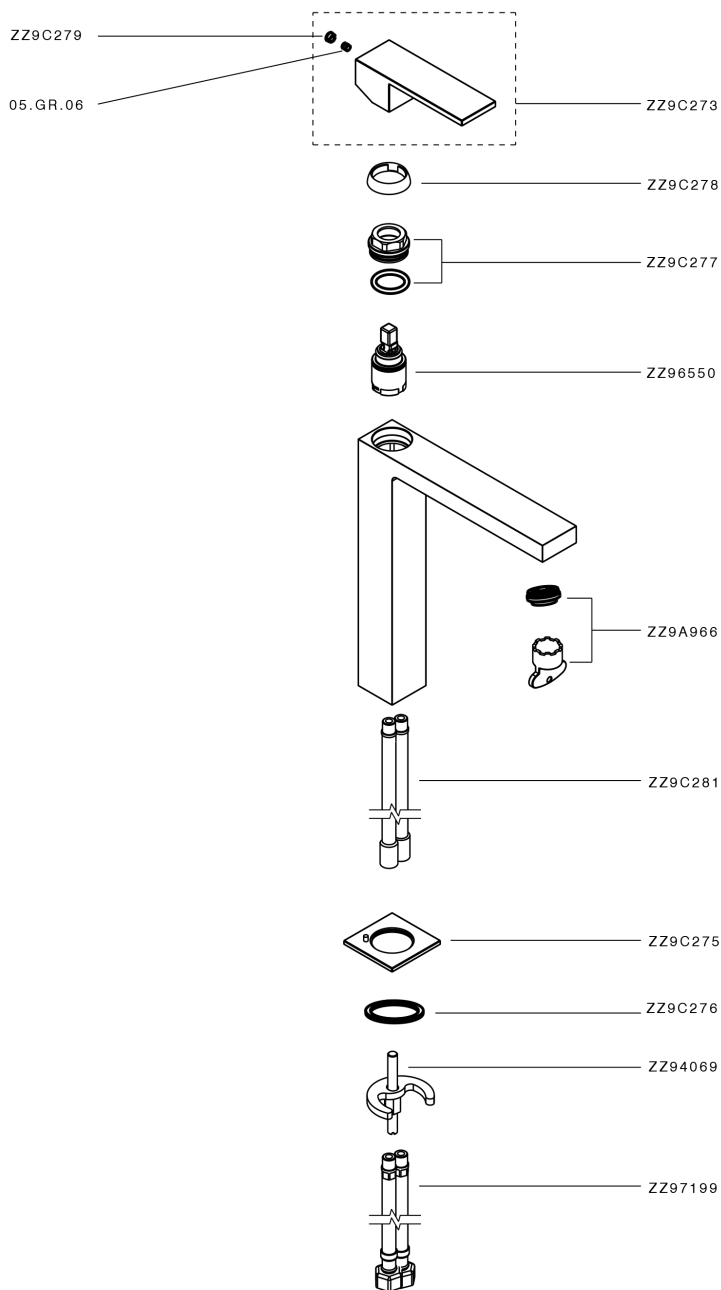

Single lever tall washbasin mixer NUOVA EGO_NE003544

NE003544

<https://en.huberitalia.com/single-lever-tall-washbasin-mixer-nuova-ego-ne003544>

2024-11-24