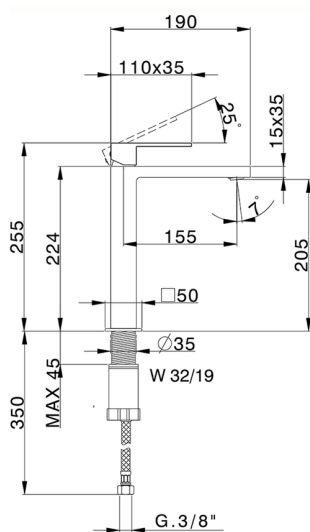

Single lever tall washbasin mixer NUOVA EGO_NE003544

MODEL **NE003544**

Single lever tall washbasin mixer, without automatic pop-up waste, G.3/8" stainless steel flexible hoses

AVAILABLE FINISHINGS

-  **21** 21 Chrome
-  **2F** 2F Brushed Nickel
-  **40** 40 Matt Black
-  **4Q** 4Q Matt White

CHARACTERISTICS

Cartridge Spare Parts **ZZ96550000**

25 mm Cartridge

Single lever tall washbasin mixer NUOVA EGO_NE003544

NE003544

<https://en.huberitalia.com/single-lever-tall-washbasin-mixer-nuova-ego-ne003544>