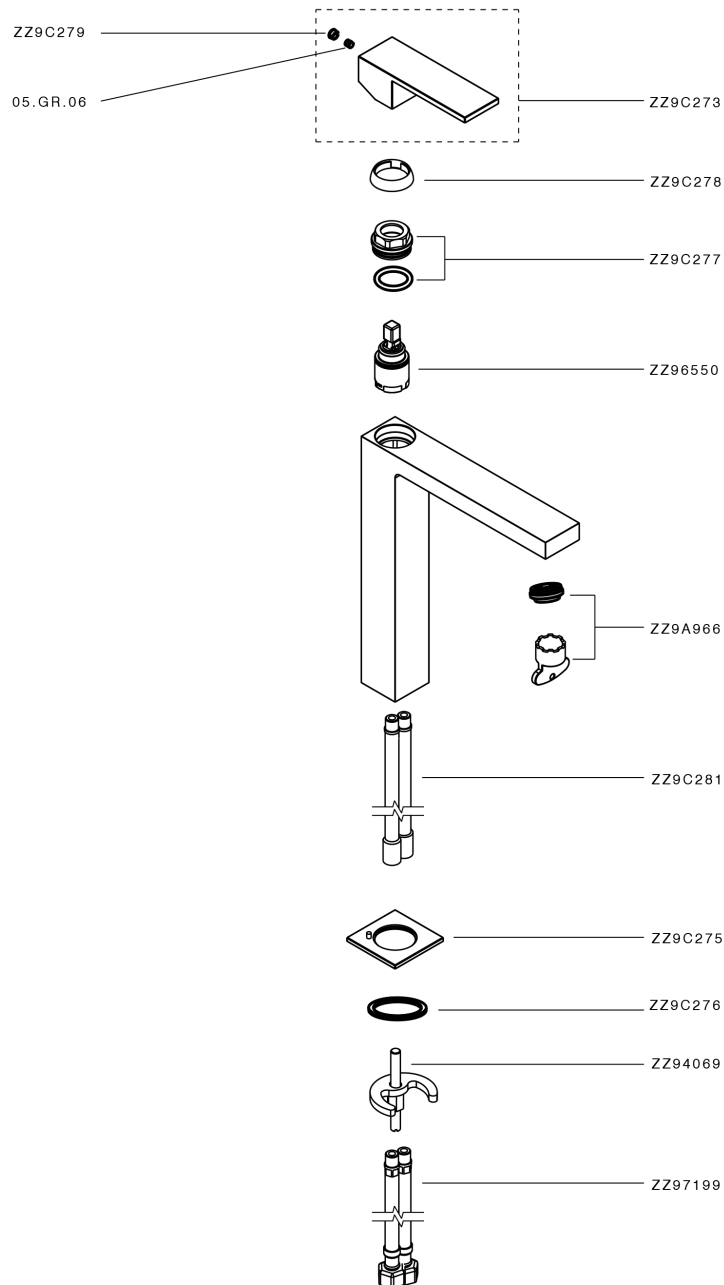

Single lever tall washbasin mixer NUOVA EGO_NE003544

MODEL **NE003544**

Single lever tall washbasin mixer, without automatic pop-up waste, G.3/8" stainless steel flexible hoses

AVAILABLE FINISHINGS

-  **21** 21 Chrome
-  **2F** 2F Brushed Nickel
-  **40** 40 Matt Black
-  **4Q** 4Q Matt White

CHARACTERISTICS

Cartridge Spare Parts **ZZ96550000**

25 mm Cartridge

Single lever tall washbasin mixer NUOVA EGO_NE003544

NE003544

<https://en.huberitalia.com/single-lever-tall-washbasin-mixer-nuova-ego-ne003544>