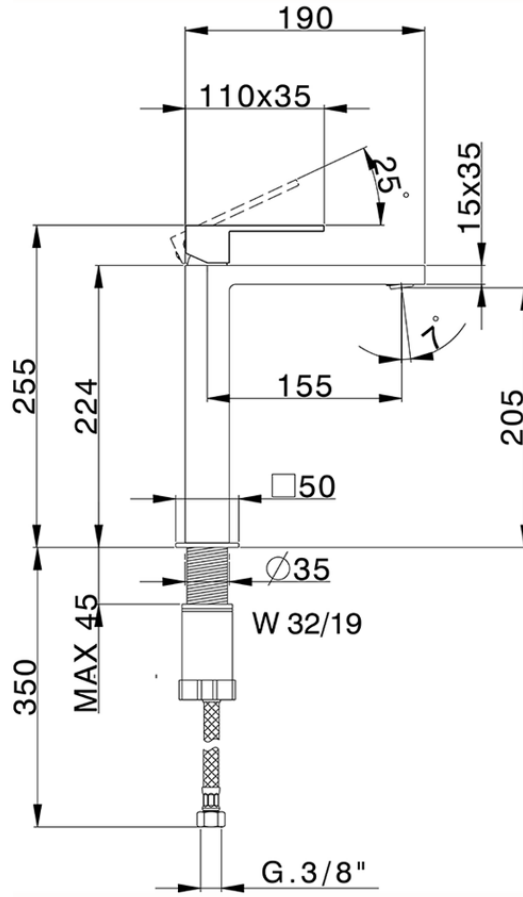

Single lever tall washbasin mixer NUOVA EGO_NE003544

NE003544

<https://en.huberitalia.com/single-lever-tall-washbasin-mixer-nuova-ego-ne003544>

2024-11-21