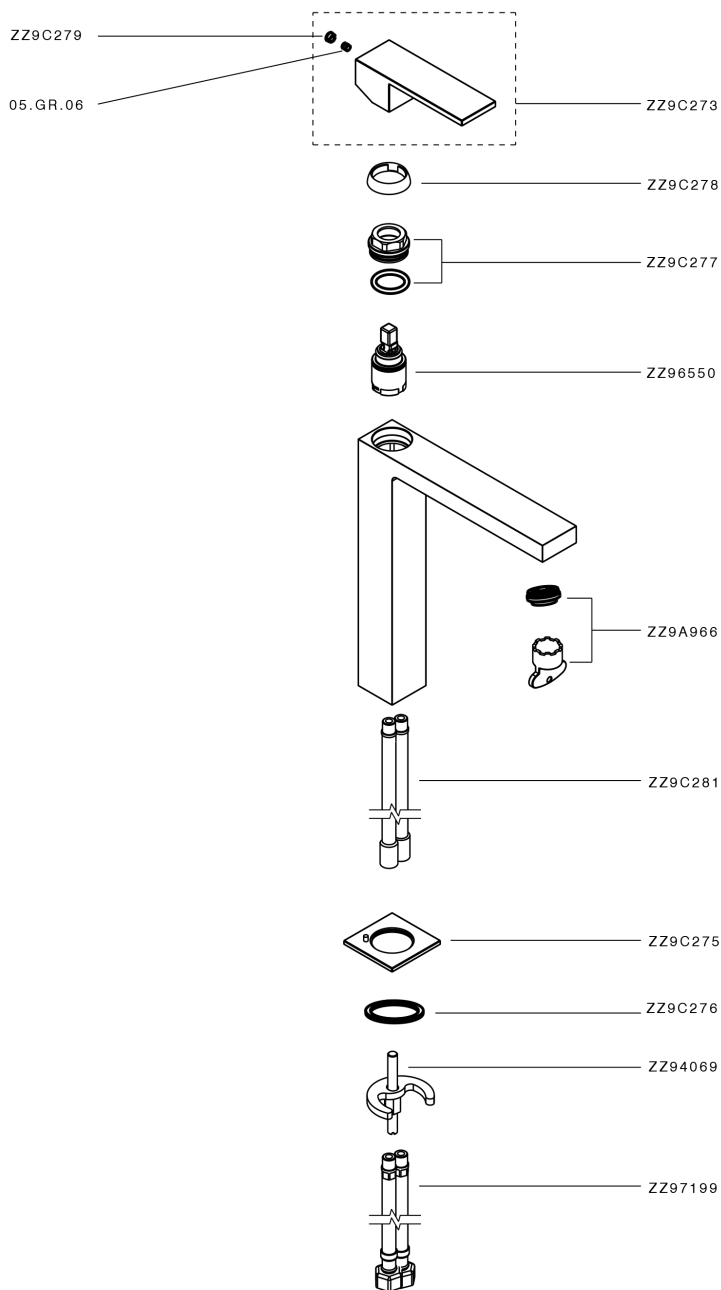

Single lever tall washbasin mixer NUOVA EGO_NE003544

NE003544

<https://en.huberitalia.com/single-lever-tall-washbasin-mixer-nuova-ego-ne003544>

2024-11-21