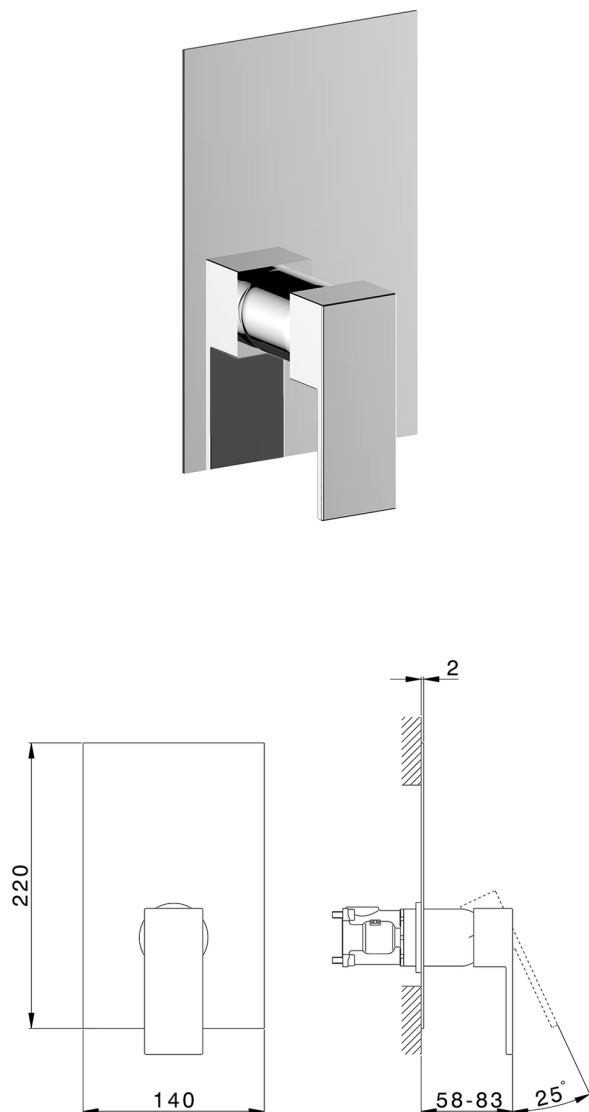

Exposed part for Single Lever One Box Valve NUOVA EGO_NE0BM010

MODEL **NE0BM010**

Exposed part for Single Lever One Box Valve, 1 Outlet, Minimum depth of installation: 67 mm, without concealed part, for items ZB00B030-ZB00B031

AVAILABLE FINISHINGS

-  **21** 21 Chrome
-  **2F** 2F Brushed Nickel
-  **40** 40 Matt Black
-  **4Q** 4Q Matt White

CHARACTERISTICS

Cartridge Spare Parts **ZZ97179000**

35 mm Cartridge

Installation **Concealed**

Required concealed parts **ZB00B031**

ZB00B030

Exposed part for Single Lever One Box Valve NUOVA EGO_NE0BM010

NE0BM010

<https://en.huberitalia.com/exposed-part-for-single-lever-one-box-valve-nuova-ego-ne0bm010>

One Box Universal Concealed Part ONE BOX_ZB00B031

MODEL **ZB00B031**

One Box Universal Concealed Part, for 1 or 2 or 3 outlet thermostatic or single lever, without trim kit, with noise reducers, with sealing gasket