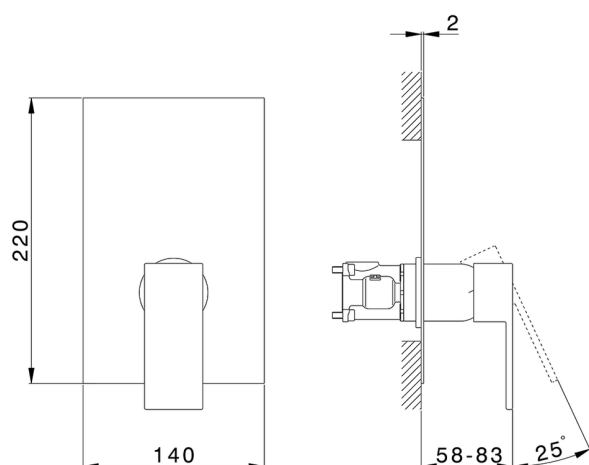

Exposed part for Single Lever One Box Valve NUOVA EGO_NE0BM010

MODEL **NE0BM010**

Exposed part for Single Lever One Box Valve, 1 Outlet, Minimum depth of installation: 67 mm, without concealed part, for items ZB00B030-ZB00B031

AVAILABLE FINISHINGS

-  **21** 21 Chrome
-  **2F** 2F Brushed Nickel
-  **40** 40 Matt Black
-  **4Q** 4Q Matt White

CHARACTERISTICS

Cartridge Spare Parts **ZZ97179000**

35 mm Cartridge

Installation **Concealed**

Required concealed parts **ZB00B031**

ZB00B030

Exposed part for Single Lever One Box Valve NUOVA EGO_NE0BM010

NE0BM010

<https://en.huberitalia.com/exposed-part-for-single-lever-one-box-valve-nuova-ego-ne0bm010>