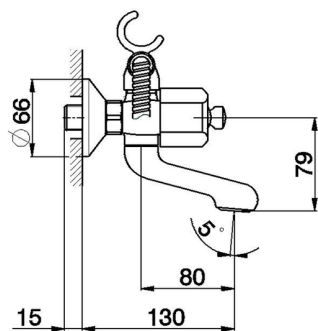

MODEL **EV000120**

Bath mixer, with shower set, wall mounted adjustable handshower bracket, Globo D.63 mm ABS one spray handshower, Brass 150 cm flexible hose, without handles

AVAILABLE FINISHINGS

CHARACTERISTICS