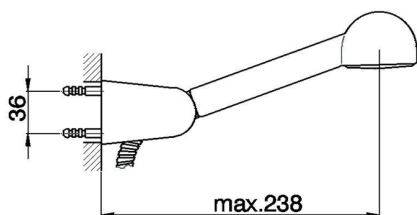

MODEL **EV000120**

Bath mixer, with shower set, wall mounted adjustable handshower bracket, Globo D.63 mm ABS one spray handshower, Brass 150 cm flexible hose, without handles

AVAILABLE FINISHINGS

CHARACTERISTICS