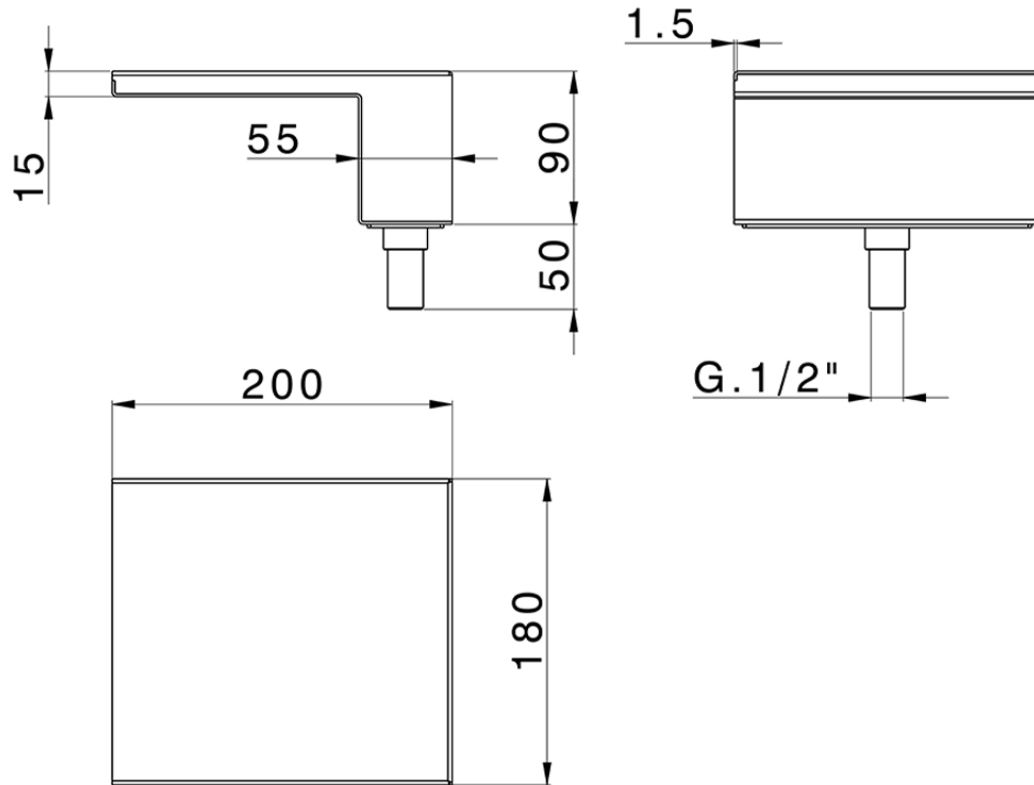

Deck-mounted waterfall spout COMPONENTS_ZB002280

ZB002280

<https://en.huberitalia.com/deck-mounted-waterfall-spout-components-zb002280>

2024-11-15