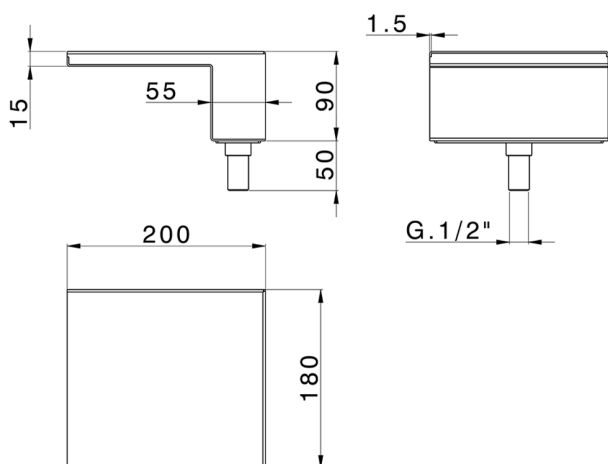

Deck-mounted waterfall spout COMPONENTS_ZB002280

MODEL **ZB002280**

Deck-mounted waterfall spout, Stainless Steel AISI 304

AVAILABLE FINISHINGS

D1 D1 Brushed Inox

D2 D2 Polished Inox

CHARACTERISTICS

2024-11-15