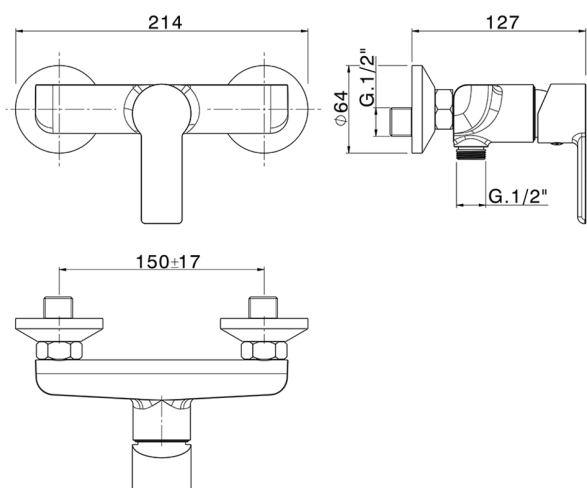

Single lever shower mixer

MODEL **ZR000444**

Single lever shower mixer, without shower set, 1/2" M flexible connection

AVAILABLE FINISHINGS

CHARACTERISTICS

Cartridge Spare Parts **ZZ94035000**

35 mm Cartridge