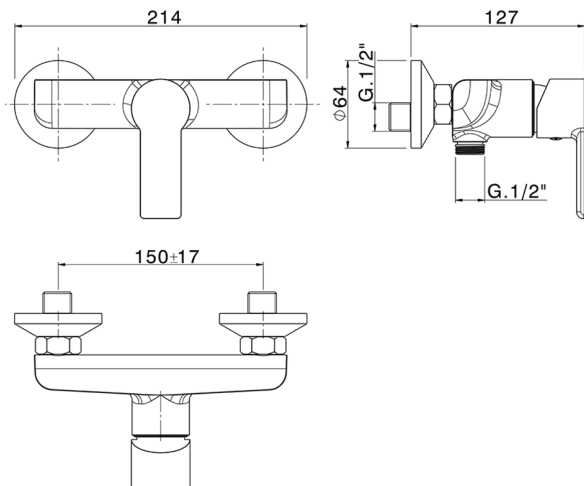

## Single lever shower mixer

MODEL **ZR000444**

Single lever shower mixer, without shower set, 1/2" M flexible connection

AVAILABLE FINISHINGS

CHARACTERISTICS

Cartridge Spare Parts **ZZ94035000**

**35 mm Cartridge**