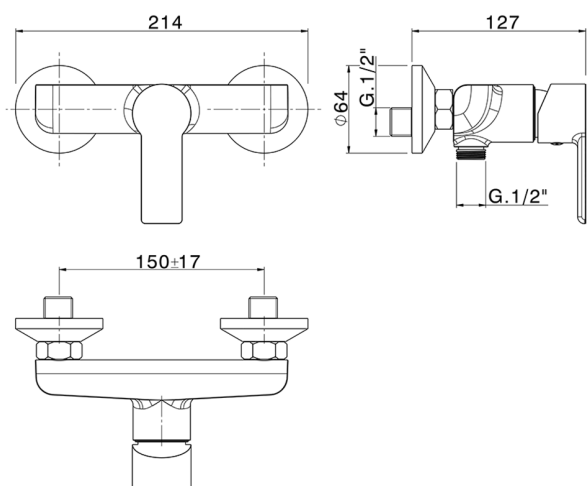

Single lever shower mixer

MODEL **ZR000444**

Single lever shower mixer, without shower set, 1/2" M flexible connection

AVAILABLE FINISHINGS

CHARACTERISTICS

Cartridge Spare Parts **ZZ94035000**

35 mm Cartridge