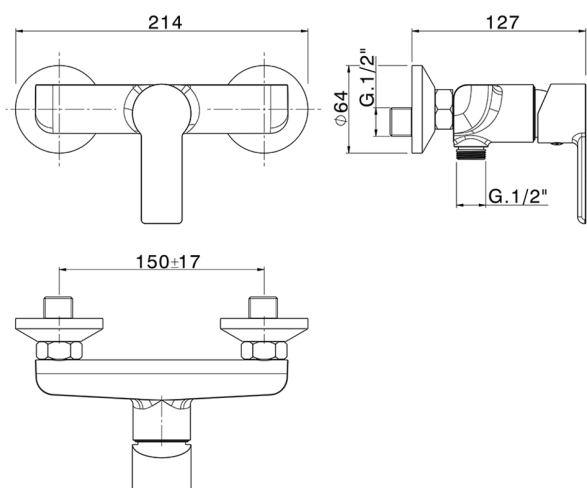

## Single lever shower mixer

MODEL **ZR000444**

Single lever shower mixer, without shower set, 1/2" M flexible connection

AVAILABLE FINISHINGS

CHARACTERISTICS

Cartridge Spare Parts **ZZ94035000**

**35 mm Cartridge**