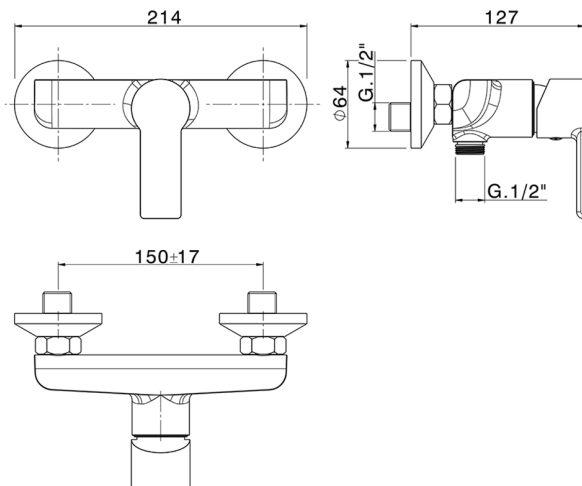

## Single lever shower mixer

MODEL **ZR000444**

Single lever shower mixer, without shower set, 1/2" M flexible connection

AVAILABLE FINISHINGS

CHARACTERISTICS

Cartridge Spare Parts **ZZ94035000**

**35 mm Cartridge**