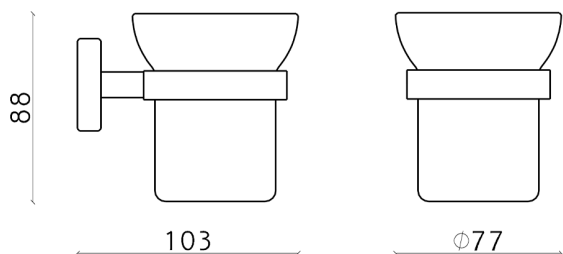

Glass holder LYNOX_LX090501

MODEL **LX090501**

Glass holder, wall mounted glass beaker, Inox AISI 304

AVAILABLE FINISHINGS

D1 D1 Brushed Inox

CHARACTERISTICS

2024-11-15