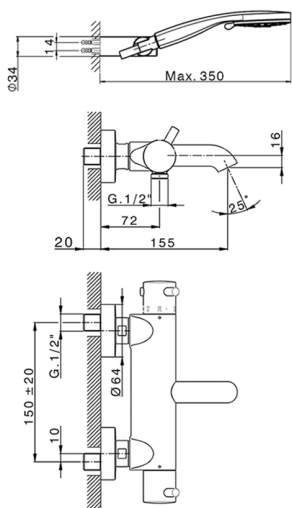

Thermostatic bath mixer NUOVA KIRUNA_K2D23016

MODEL **K2D23016**

Thermostatic bath mixer, with shower set, wall mounted swivel handshower bracket, 100 mm ABS 3 sprays handshower, 150 cm smooth SUPREME Flexible Hose

AVAILABLE FINISHINGS

-  **21** 21 Chrome
-  **26** 26 Old Copper
-  **2F** 2F Brushed Nickel
-  **2W** 2W Brushed Gold
-  **40** 40 Matt Black
-  **4Q** 4Q Matt White

CHARACTERISTICS

Cartridge Spare Parts **24.04A.PP**
8x20 Plus P Thermostatic Valve