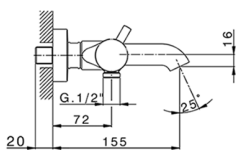

Thermostatic bath mixer NUOVA KIRUNA_K2D23016

MODEL **K2D23016**

Thermostatic bath mixer, with shower set, wall mounted swivel handshower bracket, 100 mm ABS 3 sprays handshower, 150 cm smooth SUPREME Flexible Hose

AVAILABLE FINISHINGS

- **21** 21 Chrome
- **26** 26 Old Copper
- **2F** 2F Brushed Nickel
- **2W** 2W Brushed Gold
- **40** 40 Matt Black
- **4Q** 4Q Matt White

CHARACTERISTICS

Cartridge Spare Parts **24.04A.PP**
8x20 Plus P Thermostatic Valve

DeviaStop

The Huber Devia Stop technology allows to adjust the water flow and to direct it to the selected output point (overhead soaker, hand shower, etc).

Thermostatic

The Huber thermostatic is your personal water manager, helping you to handle, control and save water and energy.

2024-12-19