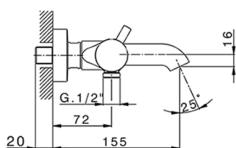

Thermostatic bath mixer NUOVA KIRUNA_K2D23016

MODEL **K2D23016**

Thermostatic bath mixer, with shower set, wall mounted swivel handshower bracket, 100 mm ABS 3 sprays handshower, 150 cm smooth SUPREME Flexible Hose

AVAILABLE FINISHINGS

- **21** 21 Chrome
- **26** 26 Old Copper
- **2F** 2F Brushed Nickel
- **2W** 2W Brushed Gold
- **40** 40 Matt Black
- **4Q** 4Q Matt White

CHARACTERISTICS

Cartridge Spare Parts **24.04A.PP**
8x20 Plus P Thermostatic Valve

DeviaStop

The Huber Devia Stop technology allows to adjust the water flow and to direct it to the selected output point (overhead soaker, hand shower, etc).

Thermostatic

The Huber thermostatic is your personal water manager, helping you to handle, control and save water and energy.

2024-12-19