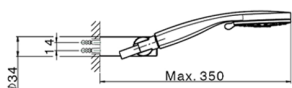

Thermostatic bath mixer NUOVA KIRUNA_K2D23016

MODEL **K2D23016**

Thermostatic bath mixer, with shower set, wall mounted swivel handshower bracket, 100 mm ABS 3 sprays handshower, 150 cm smooth SUPREME Flexible Hose

AVAILABLE FINISHINGS

- **21** 21 Chrome
- **26** 26 Old Copper
- **2F** 2F Brushed Nickel
- **2W** 2W Brushed Gold
- **40** 40 Matt Black
- **4Q** 4Q Matt White

CHARACTERISTICS

Cartridge Spare Parts **24.04A.PP**
8x20 Plus P Thermostatic Valve

DeviaStop

The Huber Devia Stop technology allows to adjust the water flow and to direct it to the selected output point (overhead soaker, hand shower, etc).

Thermostatic

The Huber thermostatic is your personal water manager, helping you to handle, control and save water and energy.

2024-12-19