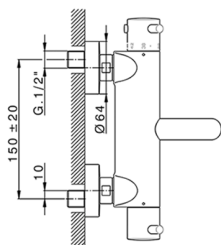

Thermostatic bath mixer NUOVA KIRUNA_K2D23016

MODEL **K2D23016**

Thermostatic bath mixer, with shower set, wall mounted swivel handshower bracket, 100 mm ABS 3 sprays handshower, 150 cm smooth SUPREME Flexible Hose

AVAILABLE FINISHINGS

-  **21** 21 Chrome
-  **26** 26 Old Copper
-  **2F** 2F Brushed Nickel
-  **2W** 2W Brushed Gold
-  **40** 40 Matt Black
-  **4Q** 4Q Matt White

CHARACTERISTICS

Cartridge Spare Parts **24.04A.PP**
8x20 Plus P Thermostatic Valve