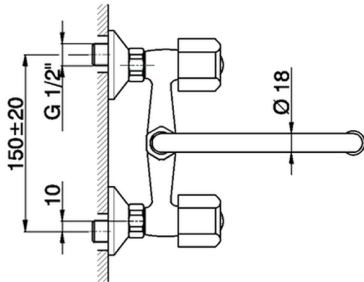

Exposed sink mixer EVA_EV000410

MODEL **EV000410**

Exposed sink mixer, swivel spout, without handles

AVAILABLE FINISHINGS

CHARACTERISTICS

2026-06-22