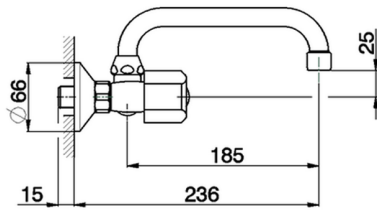

Exposed sink mixer EVA_EV000410

MODEL **EV000410**

Exposed sink mixer, swivel spout, without handles

AVAILABLE FINISHINGS

CHARACTERISTICS

2026-06-22