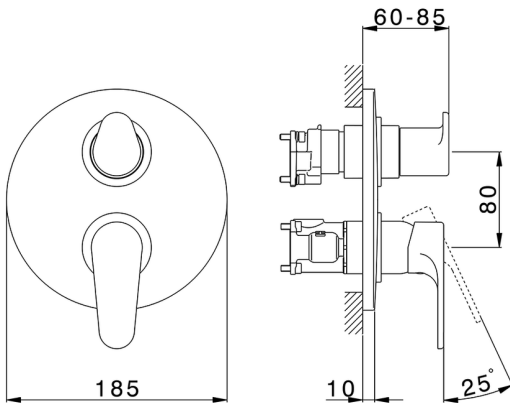

Exposed part for Single Lever One Box Valve H3_AH0BM030

MODEL **AH0BM030**

Exposed part for Single Lever One Box Valve, with 2-3 outlet diverter, Minimum depth of installation: 67 mm, without concealed part, for items ZB00B030-ZB00B031

AVAILABLE FINISHINGS

-  **21** 21 Chrome
-  **2F** 2F Brushed Nickel
-  **40** 40 Matt Black

CHARACTERISTICS

Cartridge Spare Parts **ZZ97179000**

35 mm Cartridge

Installation **Concealed**

Required concealed parts **ZB00B031**

ZB00B030

Exposed part for Single Lever One Box Valve H3_AH0BM030

AH0BM030

<https://en.huberitalia.com/exposed-part-for-single-lever-one-box-valve-h3-ah0bm030>

One Box Universal Concealed Part ONE BOX_ZB00B031