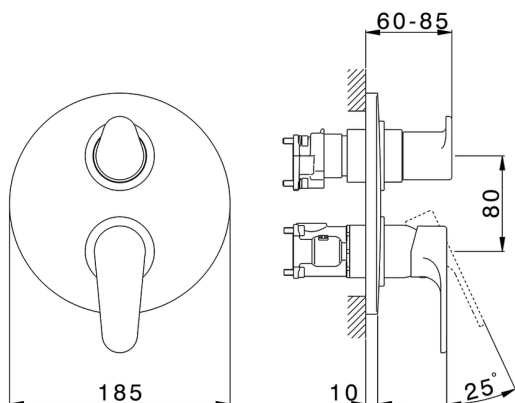

## Exposed part for Single Lever One Box Valve H3\_AH0BM030

MODEL **AH0BM030**

Exposed part for Single Lever One Box Valve, with 2-3 outlet diverter, Minimum depth of installation: 67 mm, without concealed part, for items ZB00B030-ZB00B031

### CHARACTERISTICS

Cartridge Spare Parts **ZZ97179000**

**35 mm Cartridge**

Installation **Concealed**

Required concealed parts **ZB00B031**

**ZB00B030**