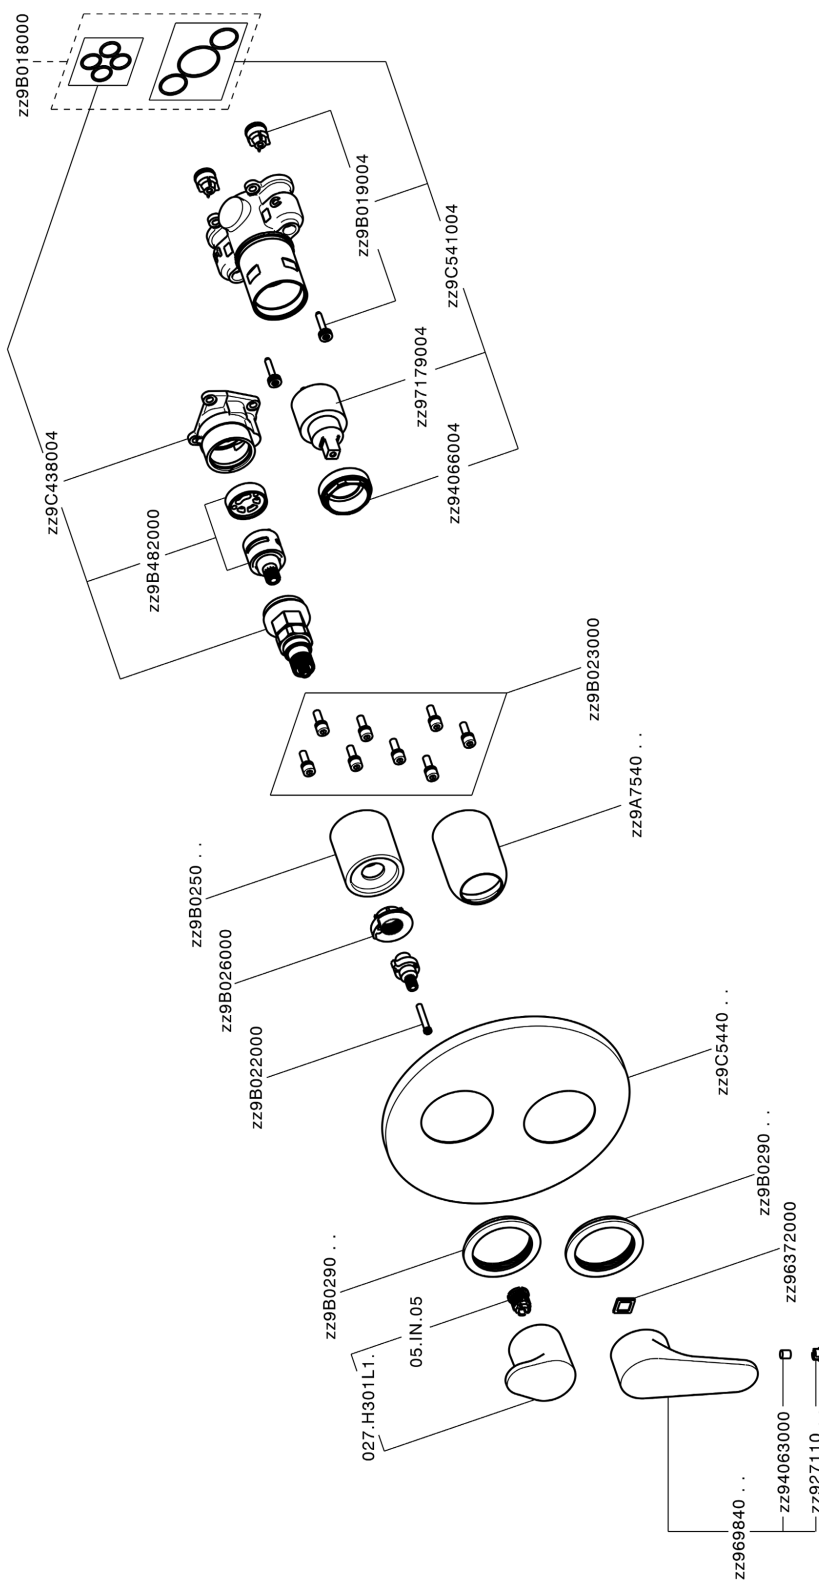

## Exposed part for Single Lever One Box Valve H3\_AH0BM030

MODEL **AH0BM030**

Exposed part for Single Lever One Box Valve, with 2-3 outlet diverter, Minimum depth of installation: 67 mm, without concealed part, for items ZB00B030-ZB00B031

### CHARACTERISTICS

Cartridge Spare Parts **ZZ97179000**

**35 mm Cartridge**

Installation **Concealed**

Required concealed parts **ZB00B031**

**ZB00B030**

## Exposed part for Single Lever One Box Valve H3\_AH0BM030

AH0BM030

<https://en.huberitalia.com/exposed-part-for-single-lever-one-box-valve-h3-ah0bm030>