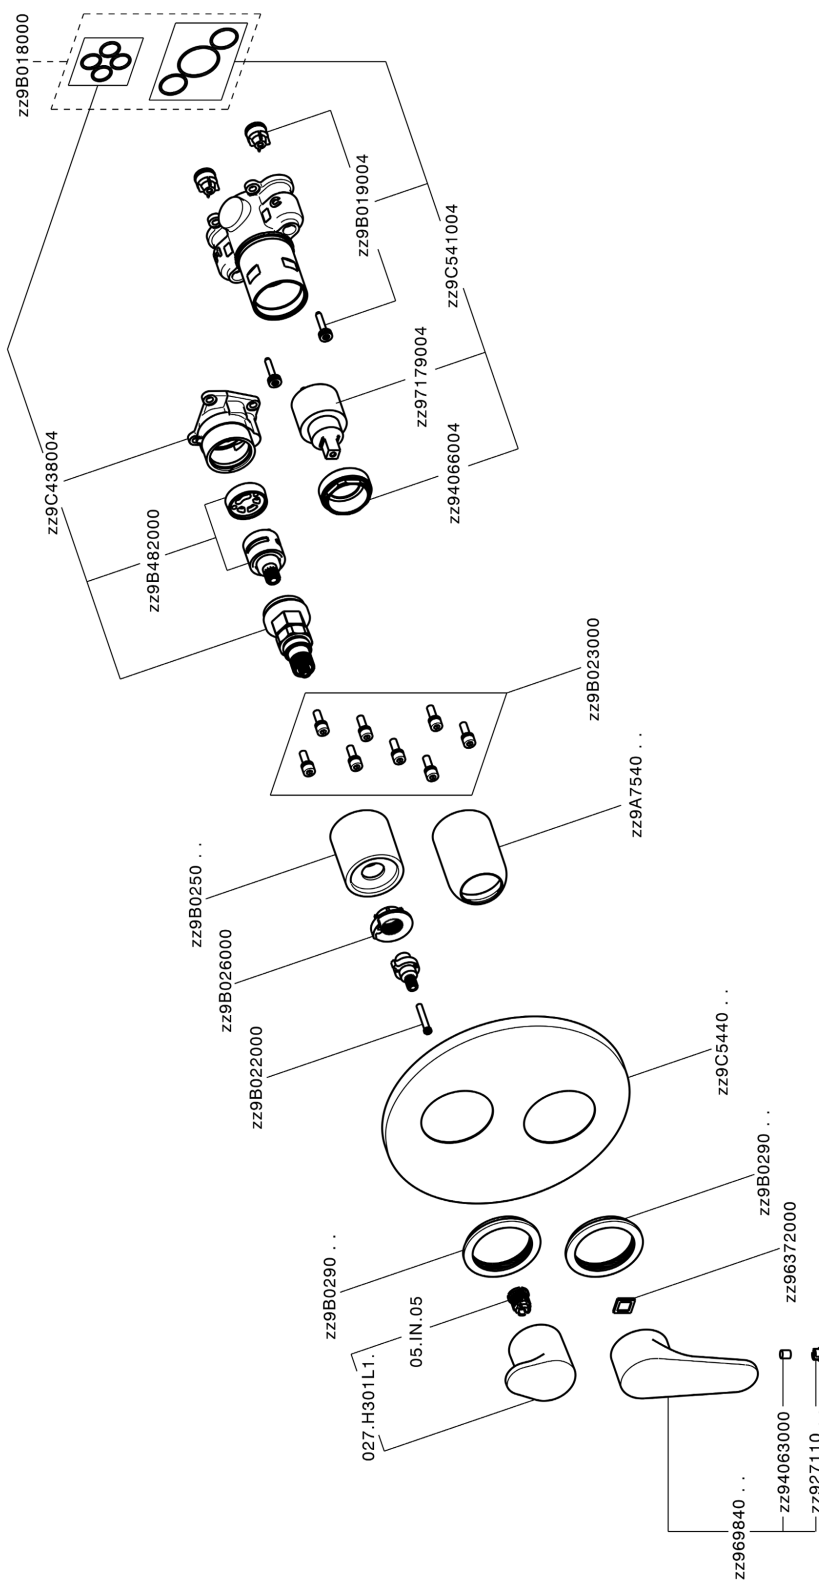

Exposed part for Single Lever One Box Valve H3_AH0BM030

MODEL **AH0BM030**

Exposed part for Single Lever One Box Valve, with 2-3 outlet diverter, Minimum depth of installation: 67 mm, without concealed part, for items ZB00B030-ZB00B031

AVAILABLE FINISHINGS

-  **21** 21 Chrome
-  **2F** 2F Brushed Nickel
-  **40** 40 Matt Black

CHARACTERISTICS

Cartridge Spare Parts **ZZ97179000**

35 mm Cartridge

Installation **Concealed**

Required concealed parts **ZB00B031**

ZB00B030

Exposed part for Single Lever One Box Valve H3_AH0BM030

AH0BM030

<https://en.huberitalia.com/exposed-part-for-single-lever-one-box-valve-h3-ah0bm030>

One Box Universal Concealed Part ONE BOX_ZB00B031

MODEL **ZB00B031**

One Box Universal Concealed Part, for 1 or 2 or 3 outlet thermostatic or single lever, without trim kit, with noise reducers, with sealing gasket

AVAILABLE FINISHINGS

CHARACTERISTICS

Concealed	1
Installation	Concealed