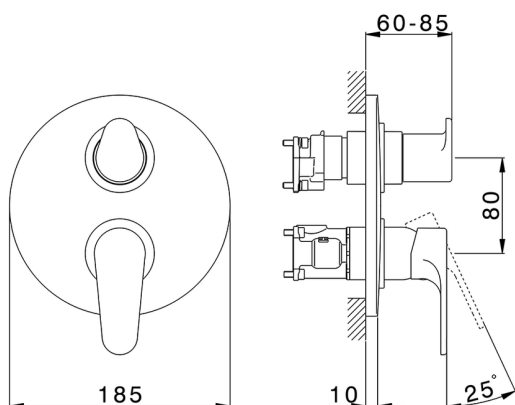

Exposed part for Single Lever One Box Valve H3_AH0BM030

MODEL **AH0BM030**

Exposed part for Single Lever One Box Valve, with 2-3 outlet diverter, Minimum depth of installation: 67 mm, without concealed part, for items ZB00B030-ZB00B031

AVAILABLE FINISHINGS

-  **21** 21 Chrome
-  **2F** 2F Brushed Nickel
-  **40** 40 Matt Black

CHARACTERISTICS

Cartridge Spare Parts **ZZ97179000**

35 mm Cartridge

Installation **Concealed**

Required concealed parts **ZB00B031**

ZB00B030

Exposed part for Single Lever One Box Valve H3_AH0BM030

AH0BM030

<https://en.huberitalia.com/exposed-part-for-single-lever-one-box-valve-h3-ah0bm030>

One Box Universal Concealed Part ONE BOX_ZB00B031