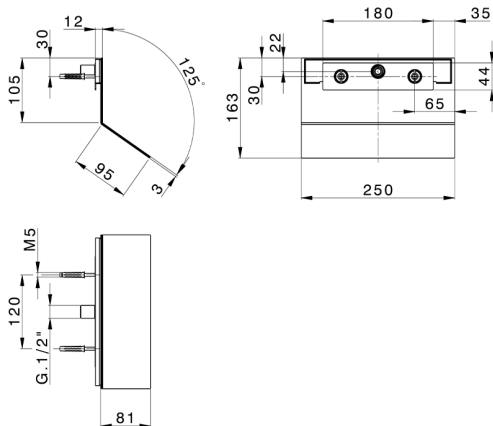

Wall-mounted waterfall ZEN_ZS129050

MODEL **ZS129050**

Wall-mounted waterfall, with closed water outlet, Stainless Steel AISI 304

AVAILABLE FINISHINGS

- **40** D1 Brushed Inox
- **4Q** D2 Polished Inox
- **D1** 40 Matt Black
- **D2** 4Q Matt White

CHARACTERISTICS

2024-11-15