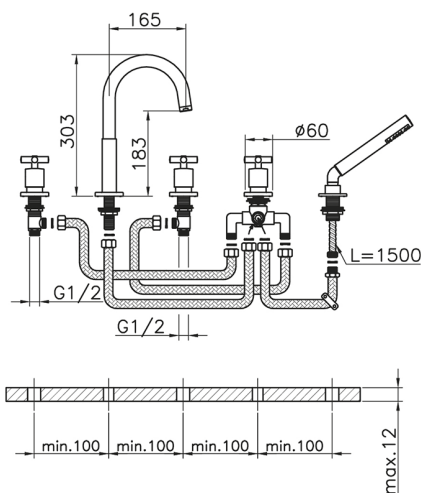

CHARACTERISTICS

2026-05-15