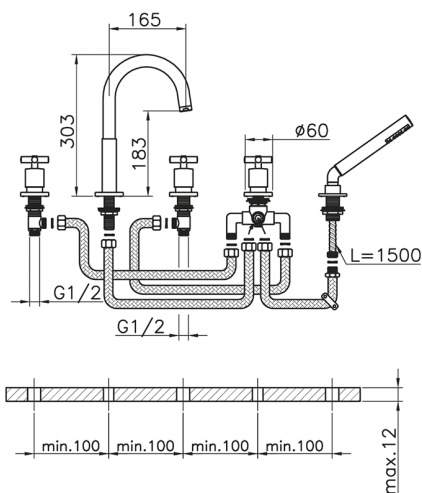

CHARACTERISTICS

2026-06-06