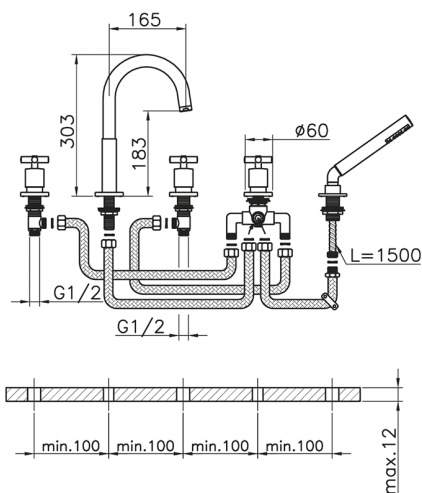

CHARACTERISTICS

2026-04-06