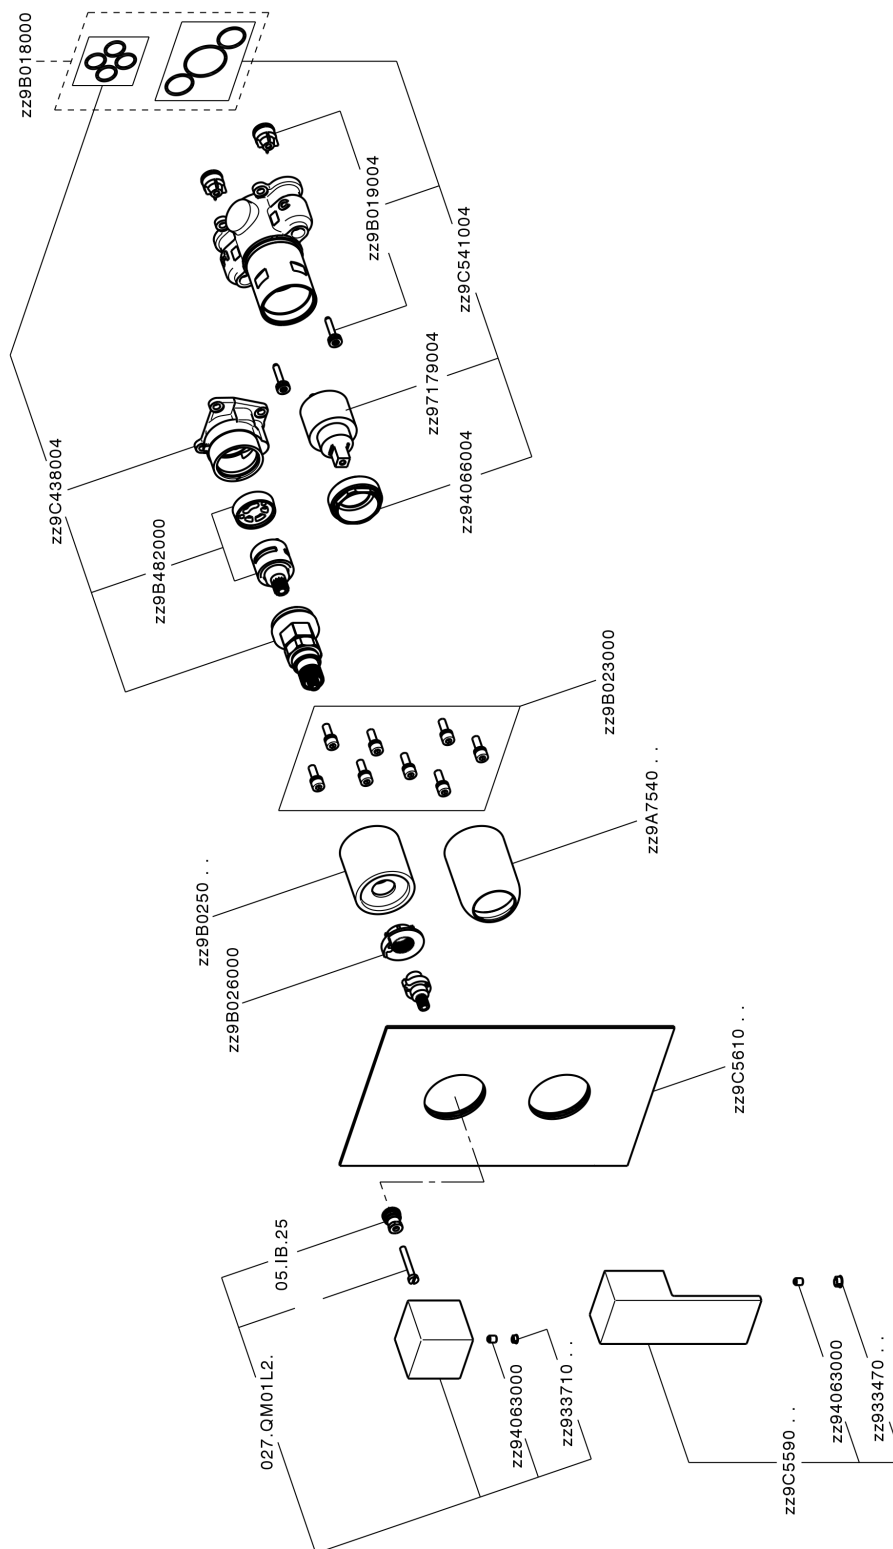

Exposed part for Single Lever One Box Valve ONE BOX_NE0BM030

NE0BM030

<https://en.huberitalia.com/exposed-part-for-single-lever-one-box-valve-one-box-ne0bm030>

One Box Universal Concealed Part ONE BOX_ZB00B031

ZB00B031

<https://en.huberitalia.com/one-box-universal-concealed-part-one-box-zb00b031>

One Box Universal Concealed Part ONE BOX_ZB00B030

ZB00B030

<https://en.huberitalia.com/one-box-universal-concealed-part-one-box-zb00b030>

2024-11-21