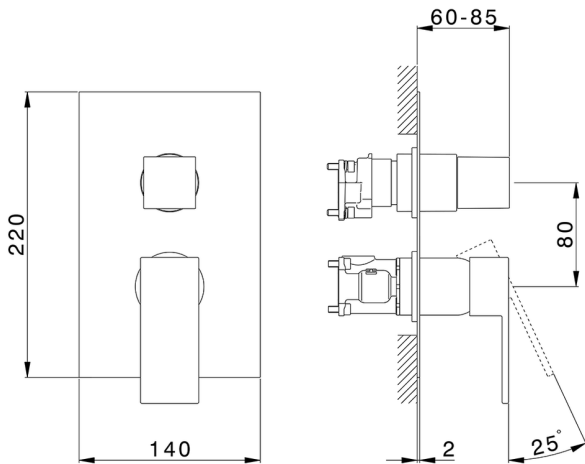

Exposed part for Single Lever One Box Valve ONE BOX_NE0BM030

MODEL **NE0BM030**

Exposed part for Single Lever One Box Valve, with 2-3 outlet diverter, Minimum depth of installation: 67 mm, without concealed part, for items ZB00B030-ZB00B031

AVAILABLE FINISHINGS

-  **21** 21 Chrome
-  **2F** 2F Brushed Nickel
-  **40** 40 Matt Black
-  **4Q** 4Q Matt White

CHARACTERISTICS

Cartridge Spare Parts **ZZ97179000**

35 mm Cartridge

Installation **Concealed**