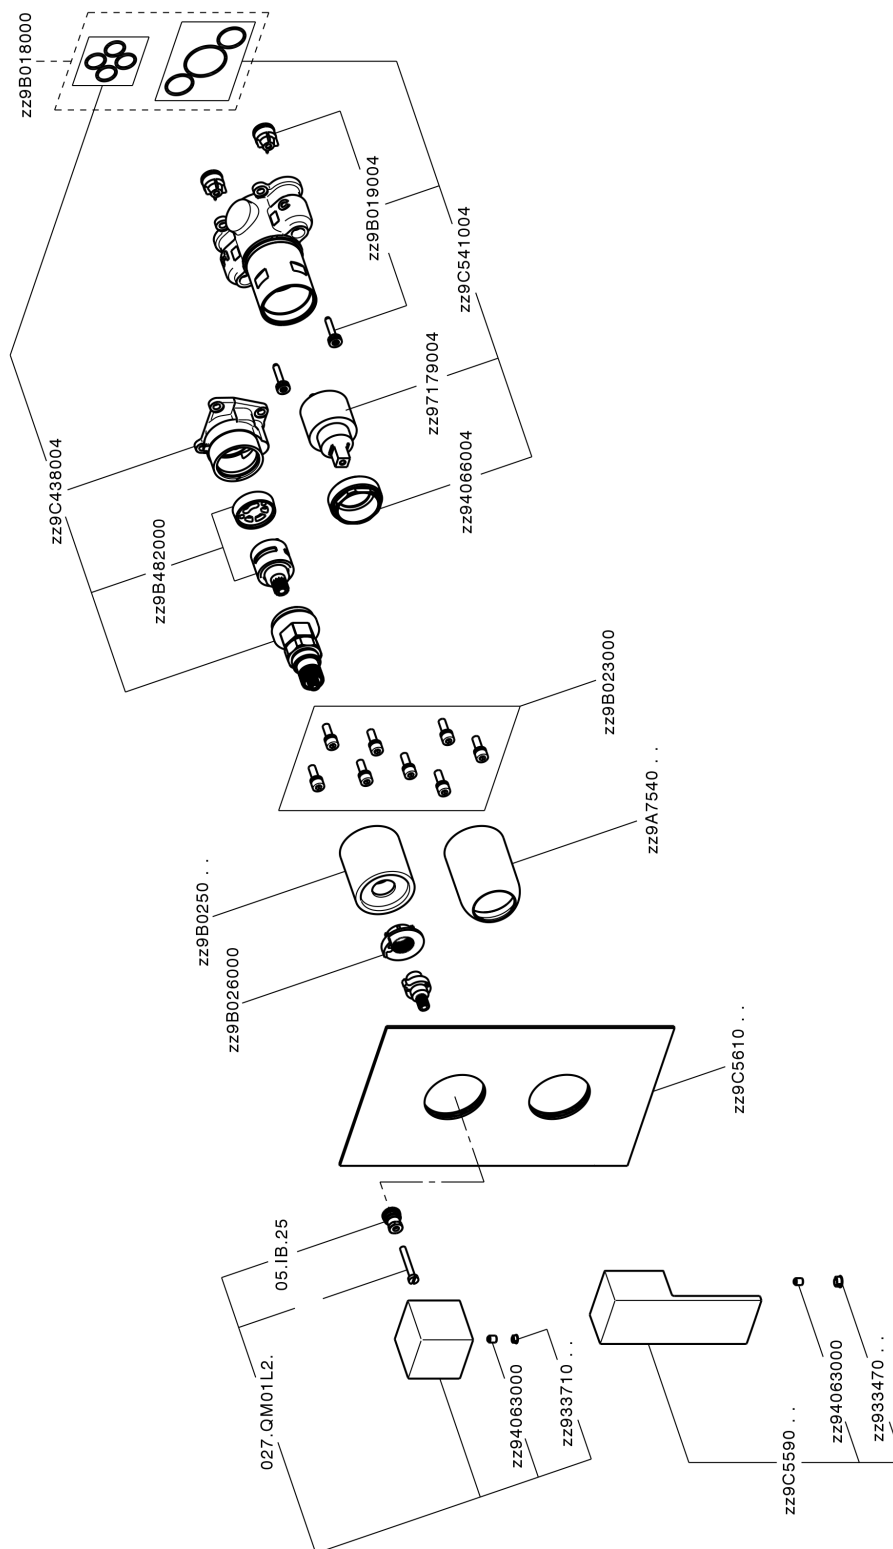

Exposed part for Single Lever One Box Valve ONE BOX_NE0BM030

NE0BM030

<https://en.huberitalia.com/exposed-part-for-single-lever-one-box-valve-one-box-ne0bm030>

One Box Universal Concealed Part ONE BOX_ZB00B031

ZB00B031

<https://en.huberitalia.com/one-box-universal-concealed-part-one-box-zb00b031>

One Box Universal Concealed Part ONE BOX_ZB00B030

ZB00B030

<https://en.huberitalia.com/one-box-universal-concealed-part-one-box-zb00b030>

2024-11-23