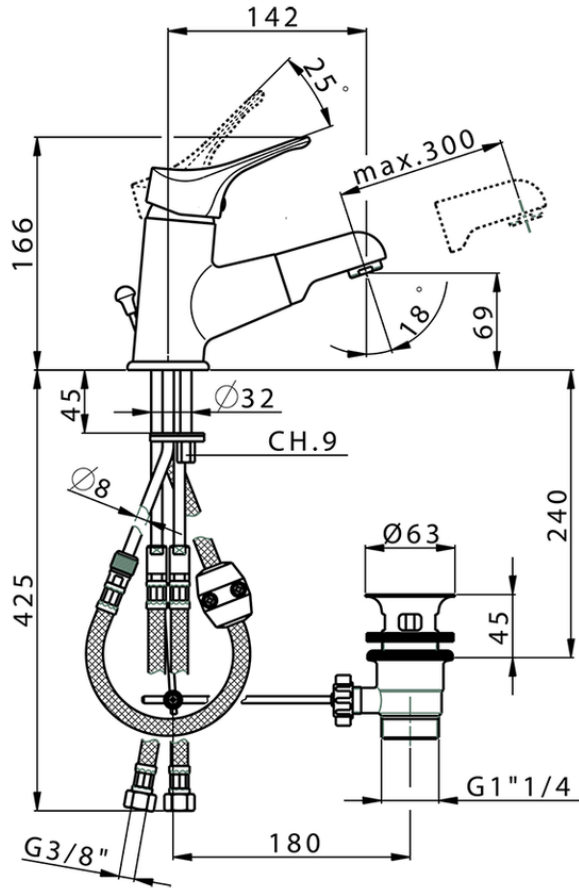

S.L. washbasin mixer with pull-out handspray BACCARAT_BC000610

BC000610

<https://en.huberitalia.com/s-l-washbasin-mixer-with-pull-out-handspray-baccarat-bc000610>

2024-12-18