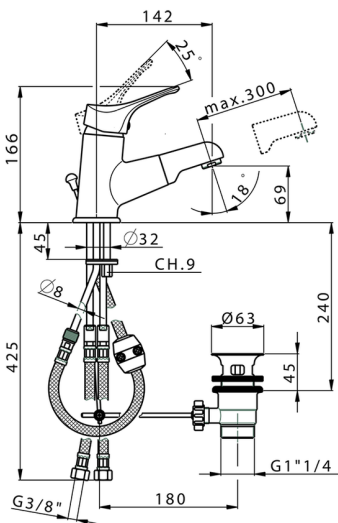

S.L. washbasin mixer with pull-out handspray BACCARAT_BC000610

MODEL **BC000610**

S.L.washbasin mixer with pull-out handspray,with 1"1/4 automatic pop-up waste,G.3/8" stainless steel flexible hose

AVAILABLE FINISHINGS

CHARACTERISTICS

Cartridge Spare Parts **ZZ95274000**

40 mm Cartridge

2024-12-18