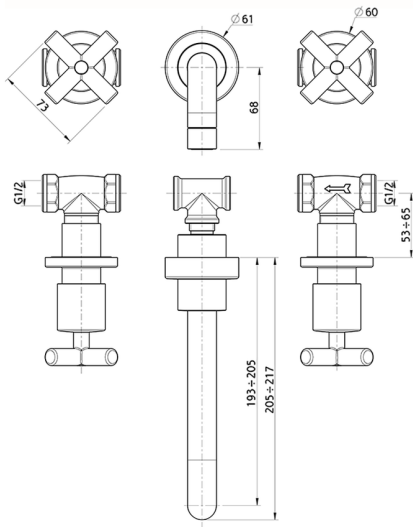

Washbasin 3-holes mixer SUITE_SU003510

MODEL **SU003510**

Washbasin 3-holes mixer, without waste

AVAILABLE FINISHINGS

-  **21** 21 Chrome
-  **40** 40 Matt Black
-  **2F** 2F Brushed Nickel
-  **2W** 2W Brushed Gold

CHARACTERISTICS

Washbasin 3-holes mixer SUITE_SU003510

SU003510

<https://en.huberitalia.com/washbasin-3-holes-mixer-suite-su003510>

2026-04-09