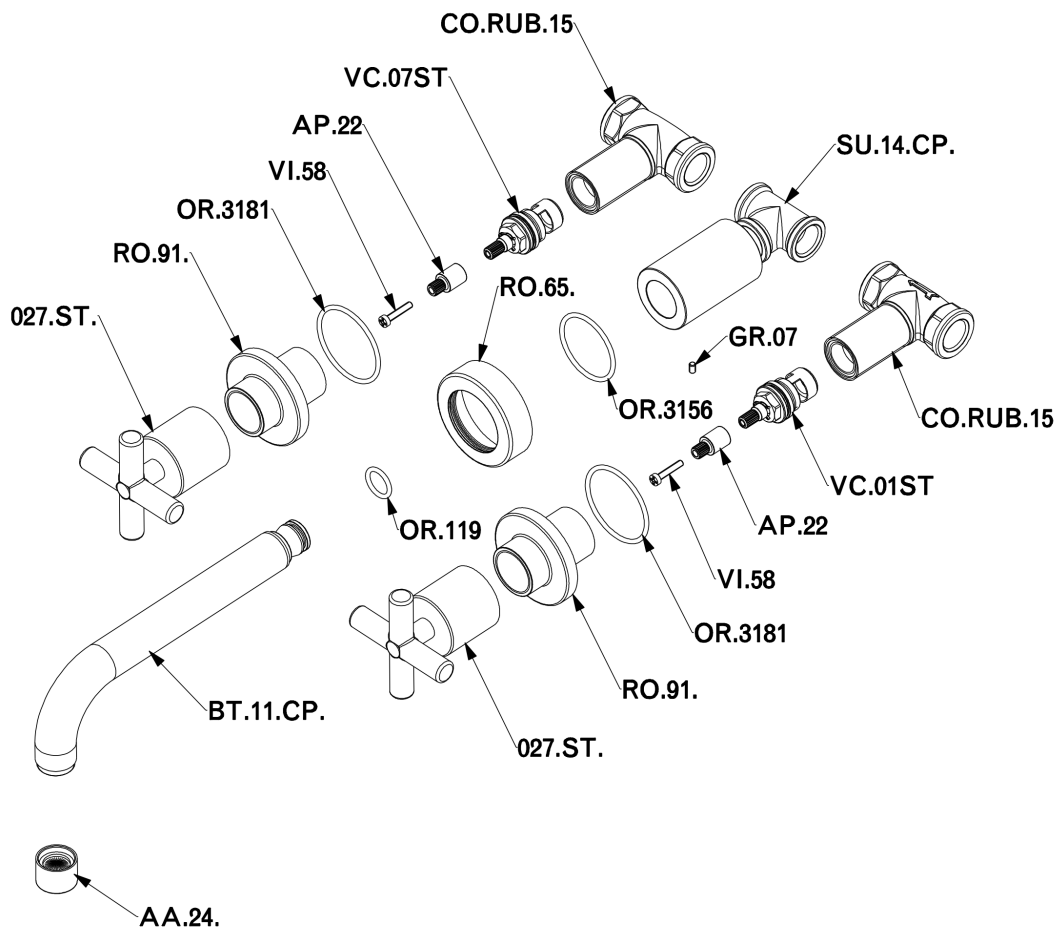

Washbasin 3-holes mixer SUITE_SU003510

MODEL **SU003510**

Washbasin 3-holes mixer, without waste

AVAILABLE FINISHINGS

-  **21** 21 Chrome
-  **40** 40 Matt Black
-  **2F** 2F Brushed Nickel
-  **2W** 2W Brushed Gold

CHARACTERISTICS

Washbasin 3-holes mixer SUITE_SU003510

SU003510

<https://en.huberitalia.com/washbasin-3-holes-mixer-suite-su003510>

2026-04-09