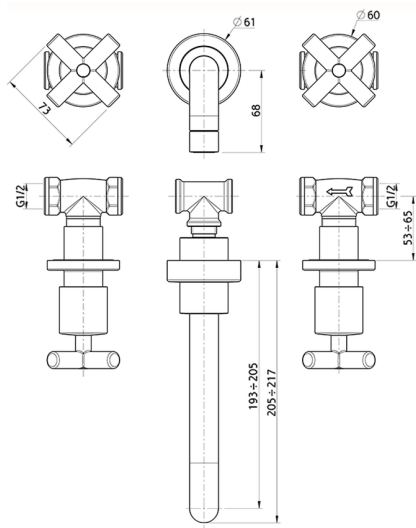

Washbasin 3-holes mixer SUITE_SU003510

MODEL **SU003510**

Washbasin 3-holes mixer, without waste

AVAILABLE FINISHINGS

-  **21** 21 Chrome
-  **40** 40 Matt Black
-  **2F** 2F Brushed Nickel
-  **2W** 2W Brushed Gold

CHARACTERISTICS

Washbasin 3-holes mixer SUITE_SU003510

SU003510

<https://en.huberitalia.com/washbasin-3-holes-mixer-suite-su003510>

2026-04-09