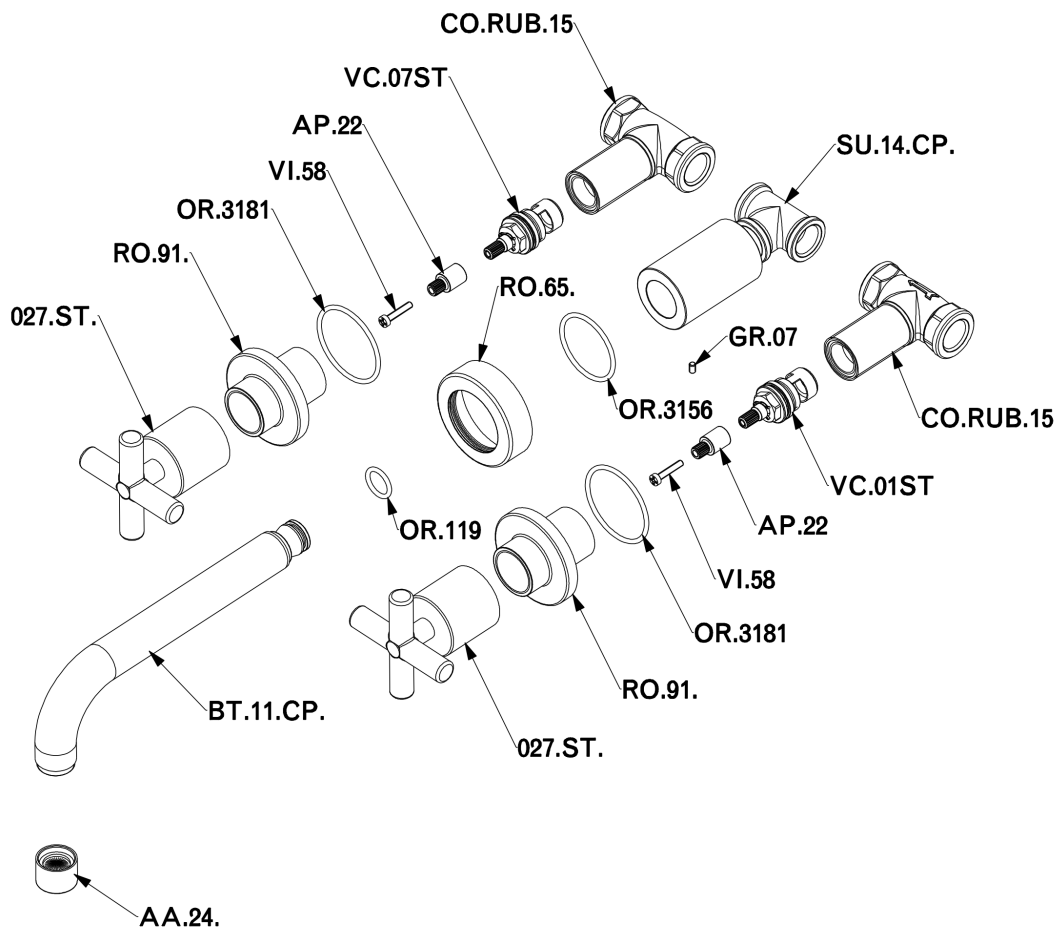

Washbasin 3-holes mixer SUITE_SU003510

MODEL **SU003510**

Washbasin 3-holes mixer, without waste

AVAILABLE FINISHINGS

-  **21** 21 Chrome
-  **40** 40 Matt Black
-  **2F** 2F Brushed Nickel
-  **2W** 2W Brushed Gold

CHARACTERISTICS

Washbasin 3-holes mixer SUITE_SU003510

SU003510

<https://en.huberitalia.com/washbasin-3-holes-mixer-suite-su003510>

2026-06-06