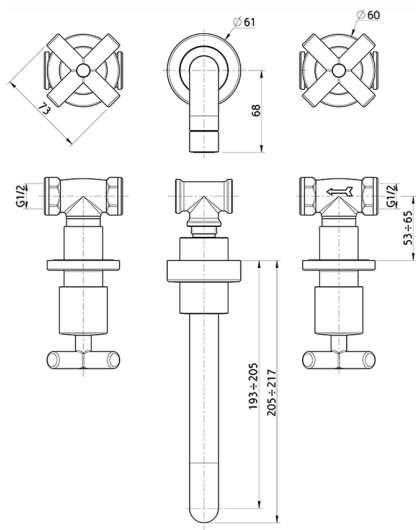

Washbasin 3-holes mixer SUITE_SU003510

MODEL **SU003510**

Washbasin 3-holes mixer, without waste

AVAILABLE FINISHINGS

-  **21** 21 Chrome
-  **40** 40 Matt Black
-  **2F** 2F Brushed Nickel
-  **2W** 2W Brushed Gold

CHARACTERISTICS

Washbasin 3-holes mixer SUITE_SU003510

SU003510

<https://en.huberitalia.com/washbasin-3-holes-mixer-suite-su003510>

2026-04-06