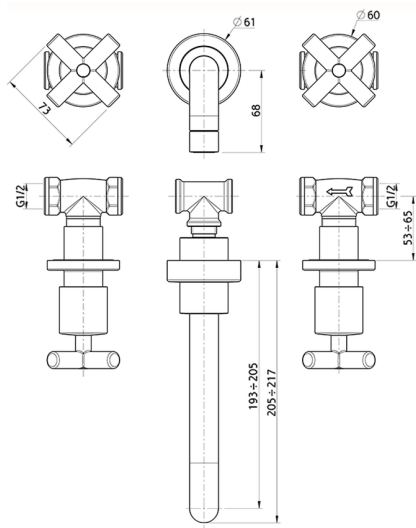

Washbasin 3-holes mixer SUITE_SU003510

MODEL **SU003510**

Washbasin 3-holes mixer, without waste

AVAILABLE FINISHINGS

-  **21** 21 Chrome
-  **40** 40 Matt Black
-  **2F** 2F Brushed Nickel
-  **2W** 2W Brushed Gold

CHARACTERISTICS

Washbasin 3-holes mixer SUITE_SU003510

SU003510

<https://en.huberitalia.com/washbasin-3-holes-mixer-suite-su003510>

2026-06-06