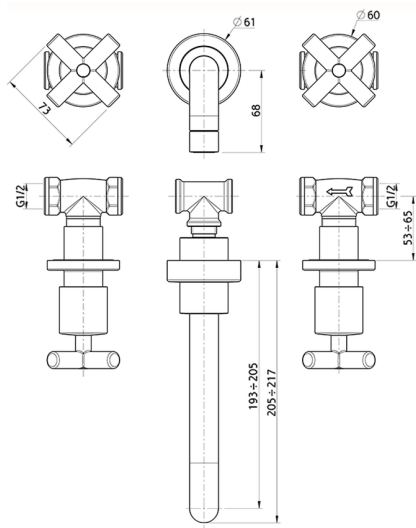

Washbasin 3-holes mixer SUITE_SU003510

MODEL **SU003510**

Washbasin 3-holes mixer, without waste

AVAILABLE FINISHINGS

-  **21** 21 Chrome
-  **40** 40 Matt Black
-  **2F** 2F Brushed Nickel
-  **2W** 2W Brushed Gold

CHARACTERISTICS

Washbasin 3-holes mixer SUITE_SU003510

SU003510

<https://en.huberitalia.com/washbasin-3-holes-mixer-suite-su003510>

2026-06-10