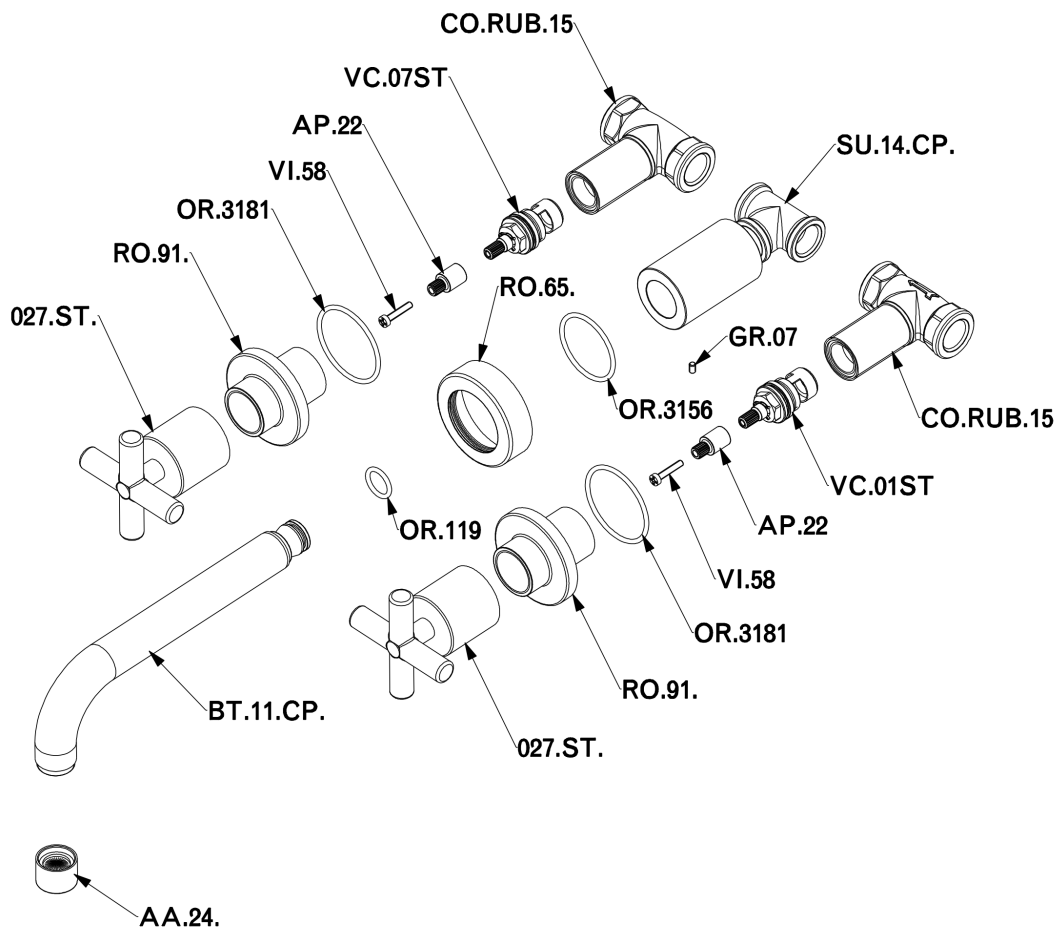

Washbasin 3-holes mixer SUITE_SU003510

MODEL **SU003510**

Washbasin 3-holes mixer, without waste

AVAILABLE FINISHINGS

-  **21** 21 Chrome
-  **40** 40 Matt Black
-  **2F** 2F Brushed Nickel
-  **2W** 2W Brushed Gold

CHARACTERISTICS

Washbasin 3-holes mixer SUITE_SU003510

SU003510

<https://en.huberitalia.com/washbasin-3-holes-mixer-suite-su003510>

2026-06-10