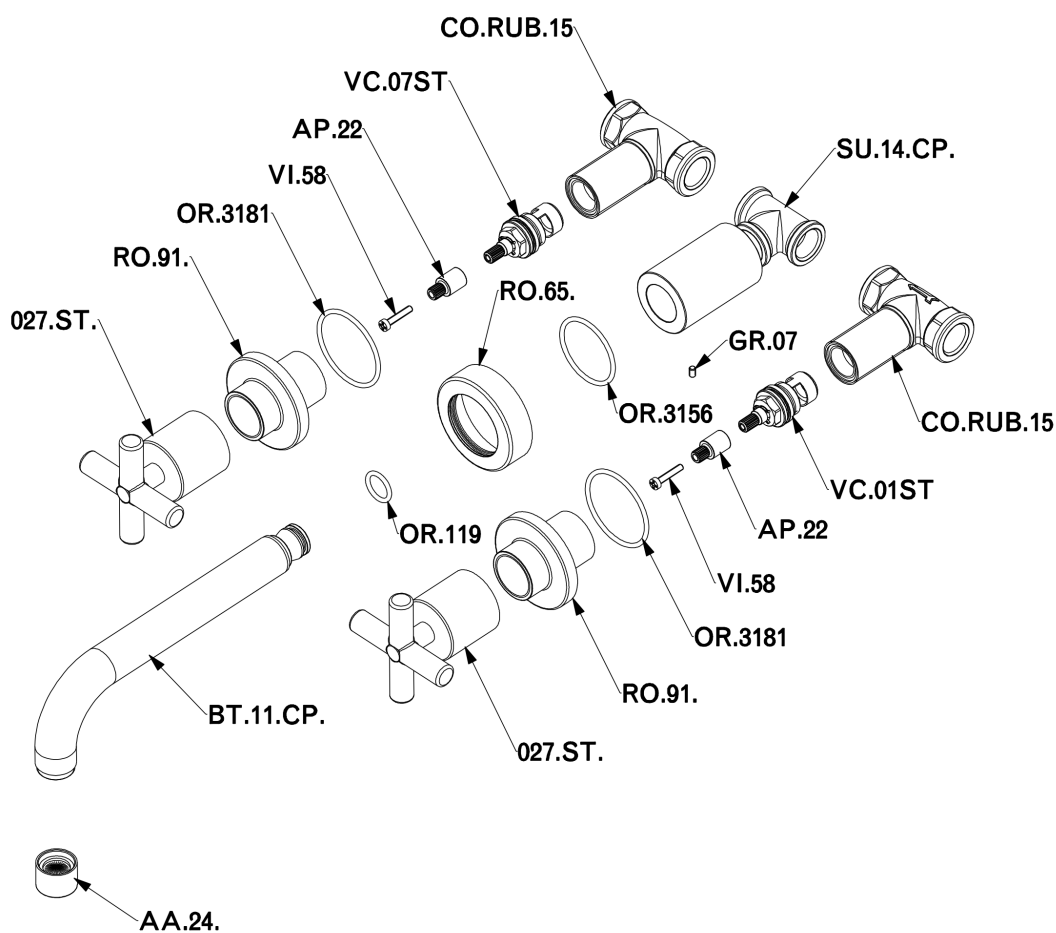

Washbasin 3-holes mixer SUITE_SU003510

MODEL **SU003510**

Washbasin 3-holes mixer, without waste

AVAILABLE FINISHINGS

-  **21** 21 Chrome
-  **40** 40 Matt Black
-  **2F** 2F Brushed Nickel
-  **2W** 2W Brushed Gold

CHARACTERISTICS

Washbasin 3-holes mixer SUITE_SU003510

SU003510

<https://en.huberitalia.com/washbasin-3-holes-mixer-suite-su003510>

2026-04-06