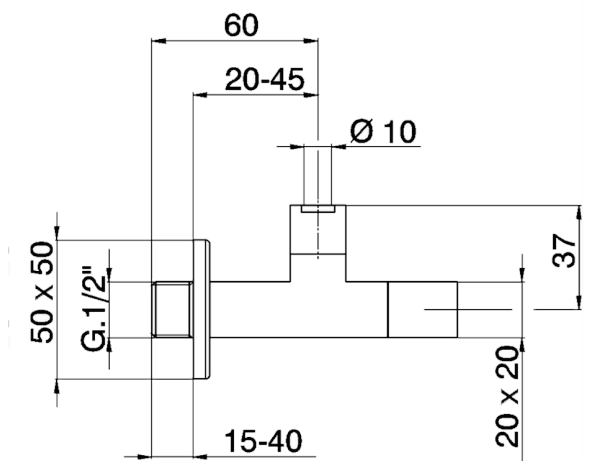

## Supply valve COMPONENTS\_ZB002910

MODEL **ZB002910**

Supply valve

AVAILABLE FINISHINGS

-  **21** 21 Chrome
-  **2F** 2F Brushed Nickel
-  **2B** 2B Polished Nickel

CHARACTERISTICS