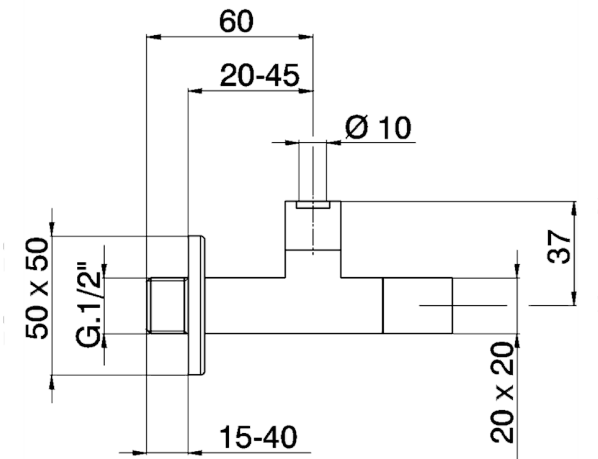

Supply valve COMPONENTS_ZB002910

MODEL **ZB002910**

Supply valve

AVAILABLE FINISHINGS

21 21 Chrome

2F 2F Brushed Nickel

2B 2B Polished Nickel

CHARACTERISTICS