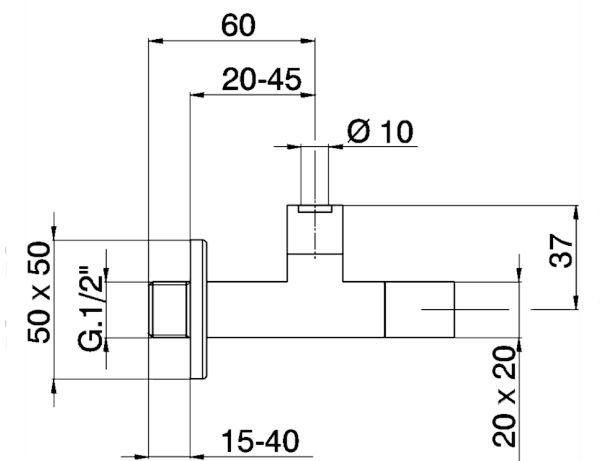

## Supply valve COMPONENTS\_ZB002910

MODEL **ZB002910**

Supply valve

AVAILABLE FINISHINGS

-  **21** 21 Chrome
-  **2F** 2F Brushed Nickel
-  **2B** 2B Polished Nickel

CHARACTERISTICS