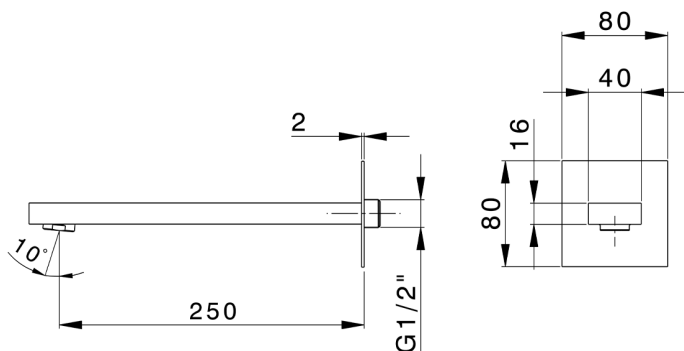

Filler spout NUOVA EGO_NE000241

MODEL **NE000241**

Filler spout, 250 mm length, 1/2" M connection

AVAILABLE FINISHINGS

- **21** 21 Chrome
- **2F** 2F Brushed Nickel
- **40** 40 Matt Black
- **4Q** 4Q Matt White

CHARACTERISTICS

2024-12-18