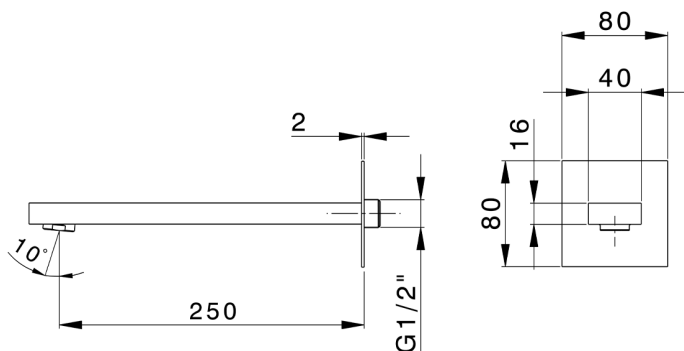

Filler spout NUOVA EGO_NE000241

MODEL **NE000241**

Filler spout, 250 mm length, 1/2" M connection

AVAILABLE FINISHINGS

-  **21** 21 Chrome
-  **2F** 2F Brushed Nickel
-  **40** 40 Matt Black
-  **4Q** 4Q Matt White