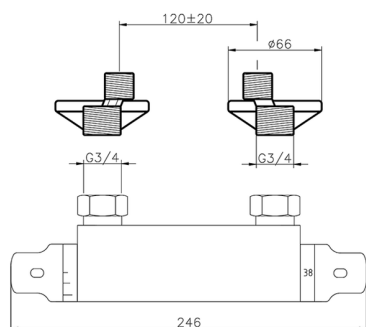

Thermostatic

The Huber thermostatic is your personal water manager, helping you to handle, control and save water and energy.

2024-12-18