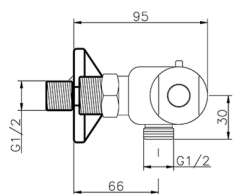

AVAILABLE FINISHINGS

CR CR Chrome

CHARACTERISTICS

Cartridge Spare Parts **24.04A.PP**

8x20 Plus P Thermostatic Valve

Thermostatic

The Huber thermostatic is your personal water manager, helping you to handle, control and save water and energy.