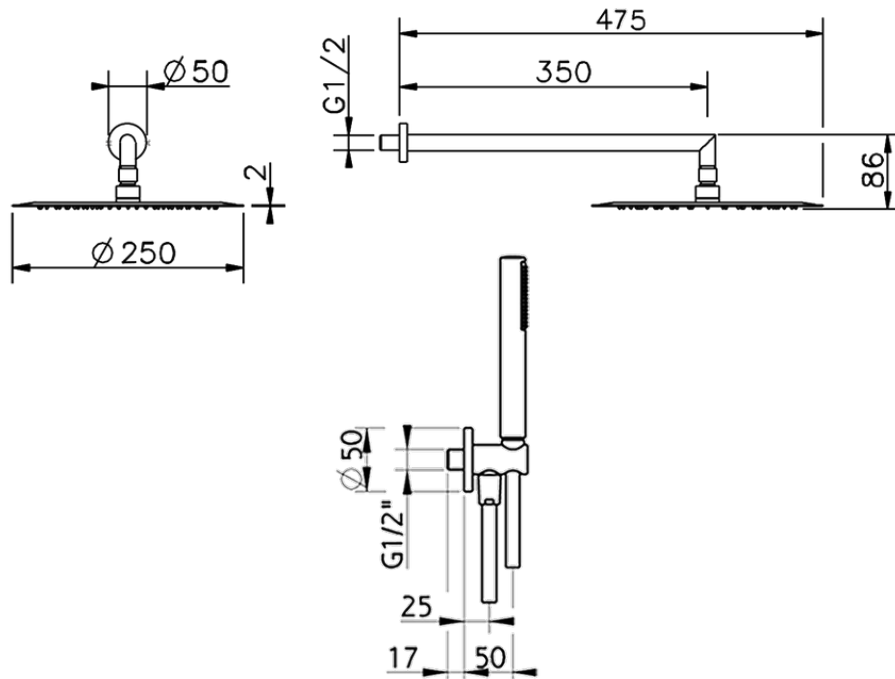

Arm and Shower Set with wall elbow integrated SHOWER_SS0K0020

SS0K0020

<https://en.huberitalia.com/arm-and-shower-set-with-wall-elbow-integrated-shower-ss0k0020>

2024-11-23