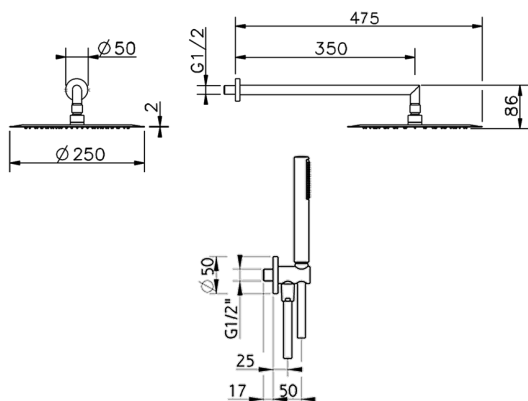

Arm and Shower Set with wall elbow integrated SHOWER_SS0K0020

MODEL **SS0K0020**

Arm and Shower Set with wall elbow integrated, 350 mm shower arm, 250 mm round showerhead 2 mm thick INOX, ABS D.26 mm minimalistic one spray handshower, 1/2" wall elbow, 150 cm smooth SILVERFLEX Flexible Hose

AVAILABLE FINISHINGS

21 21 Chrome

CHARACTERISTICS

2024-11-21